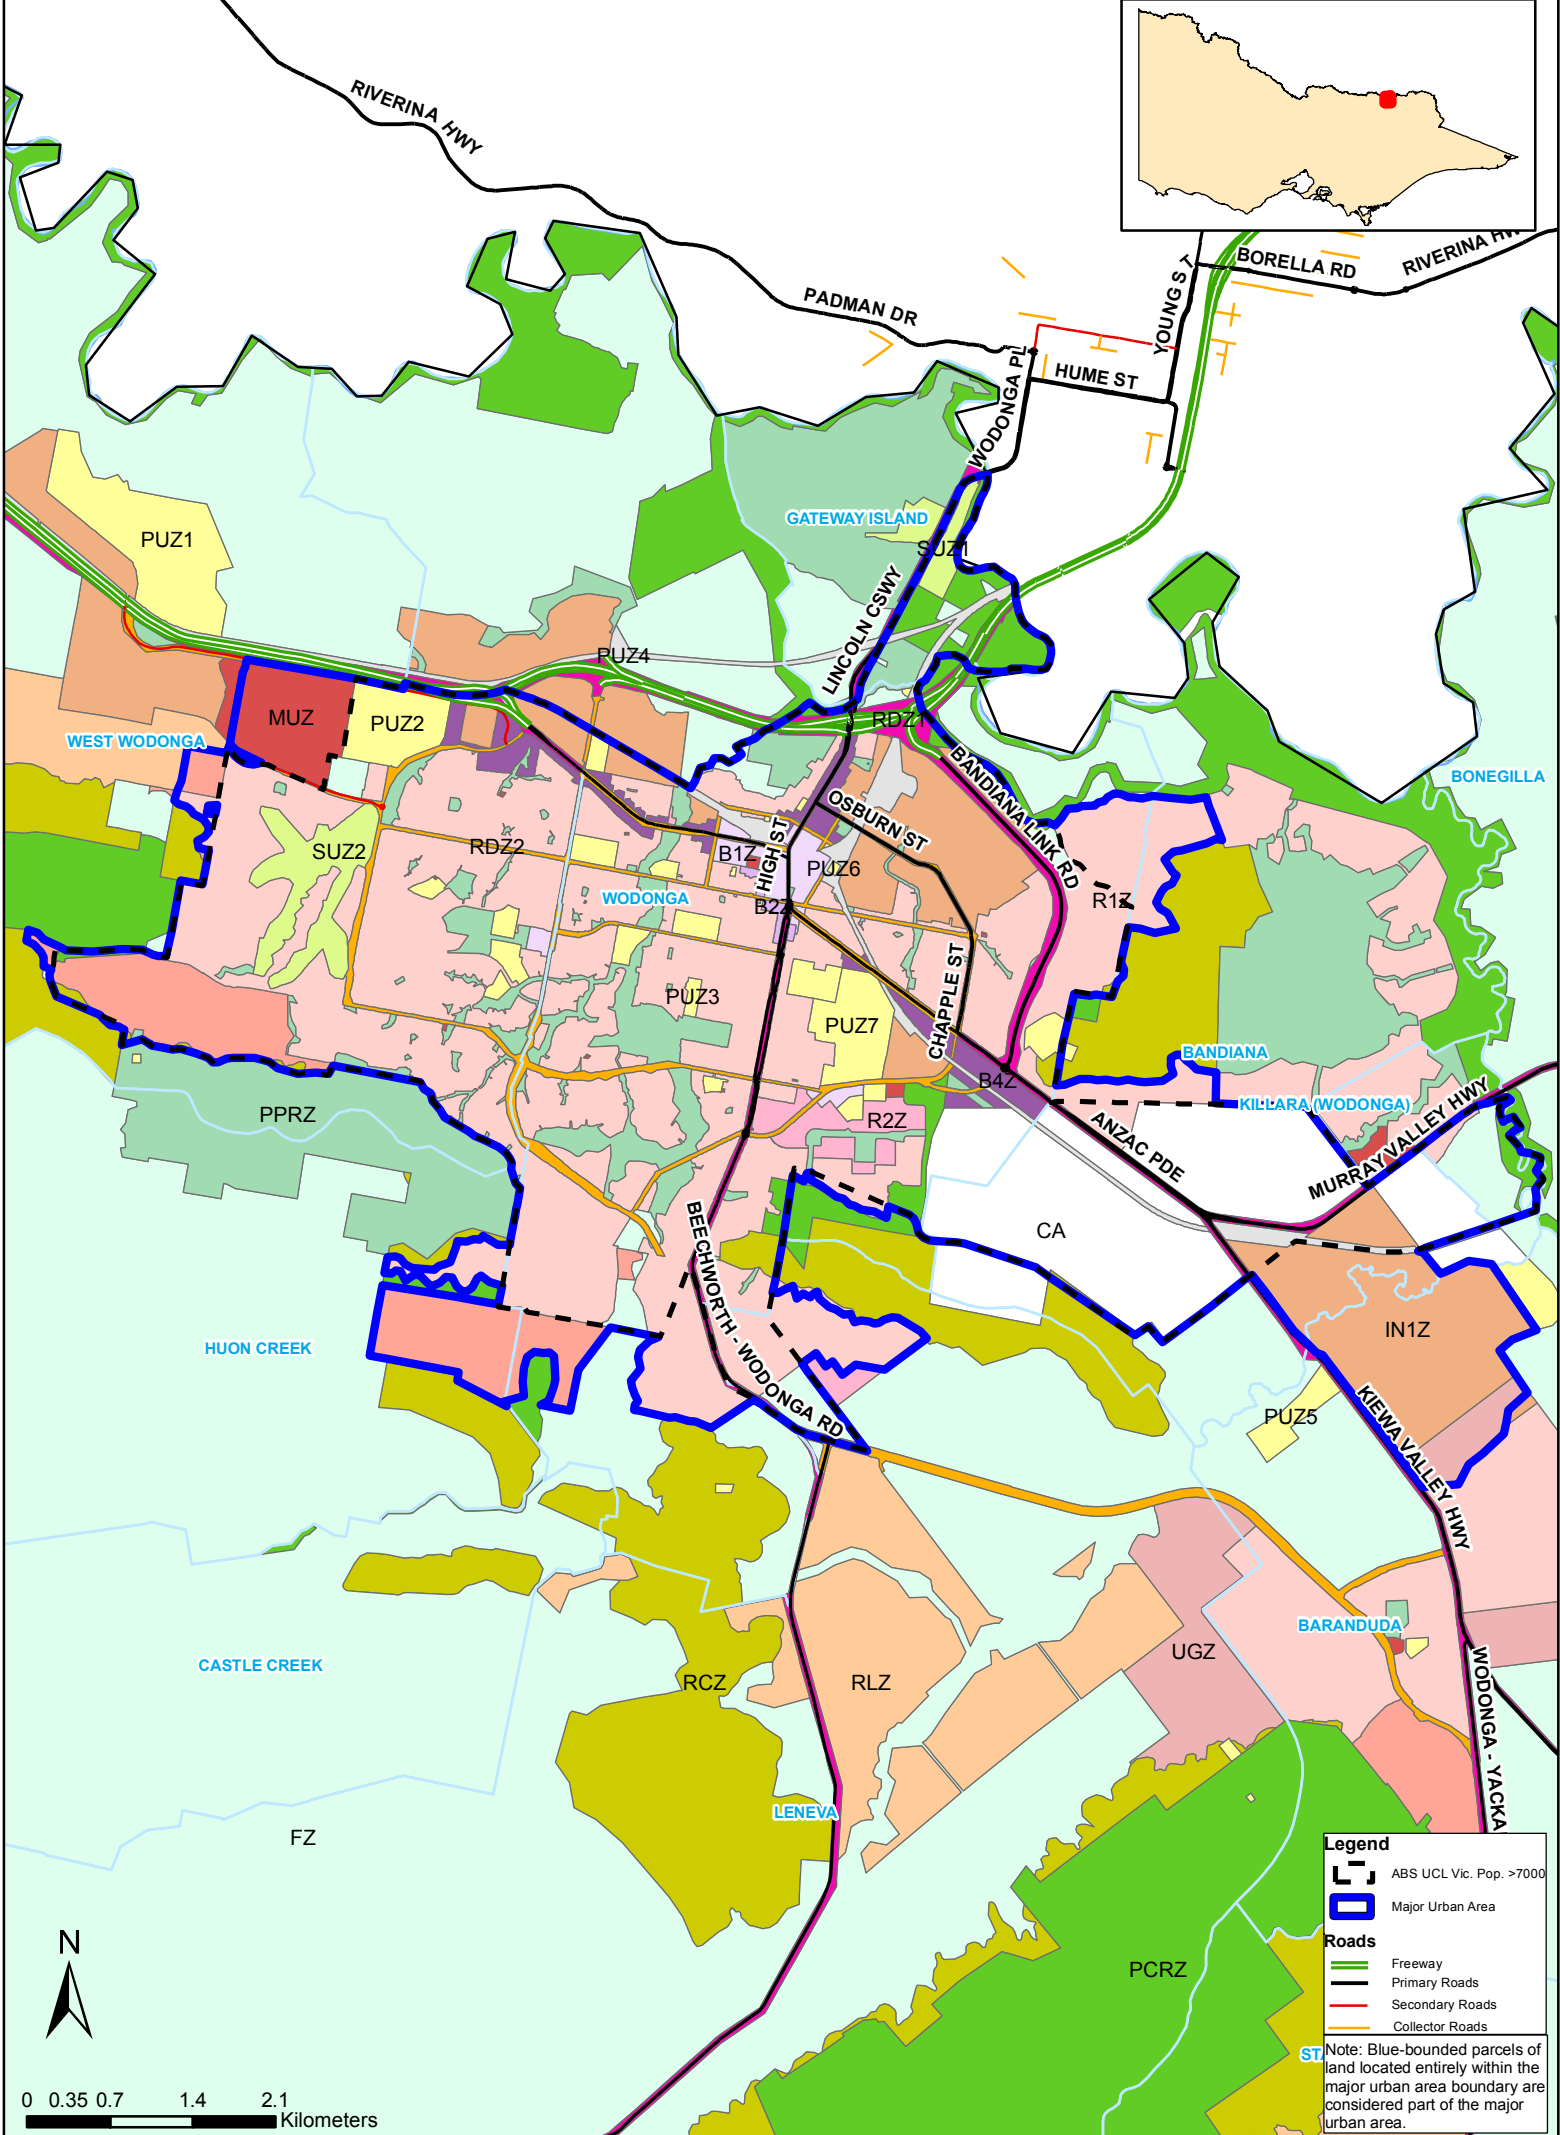

NIRV major urban area boundary - Wodonga

Legend

- ABS UCL Vic. Pop. >7000
- Major Urban Area

Roads

- Freeway
- Primary Roads
- Secondary Roads
- Collector Roads

Note: Blue-bounded parcels of land located entirely within the major urban area boundary are considered part of the major urban area.