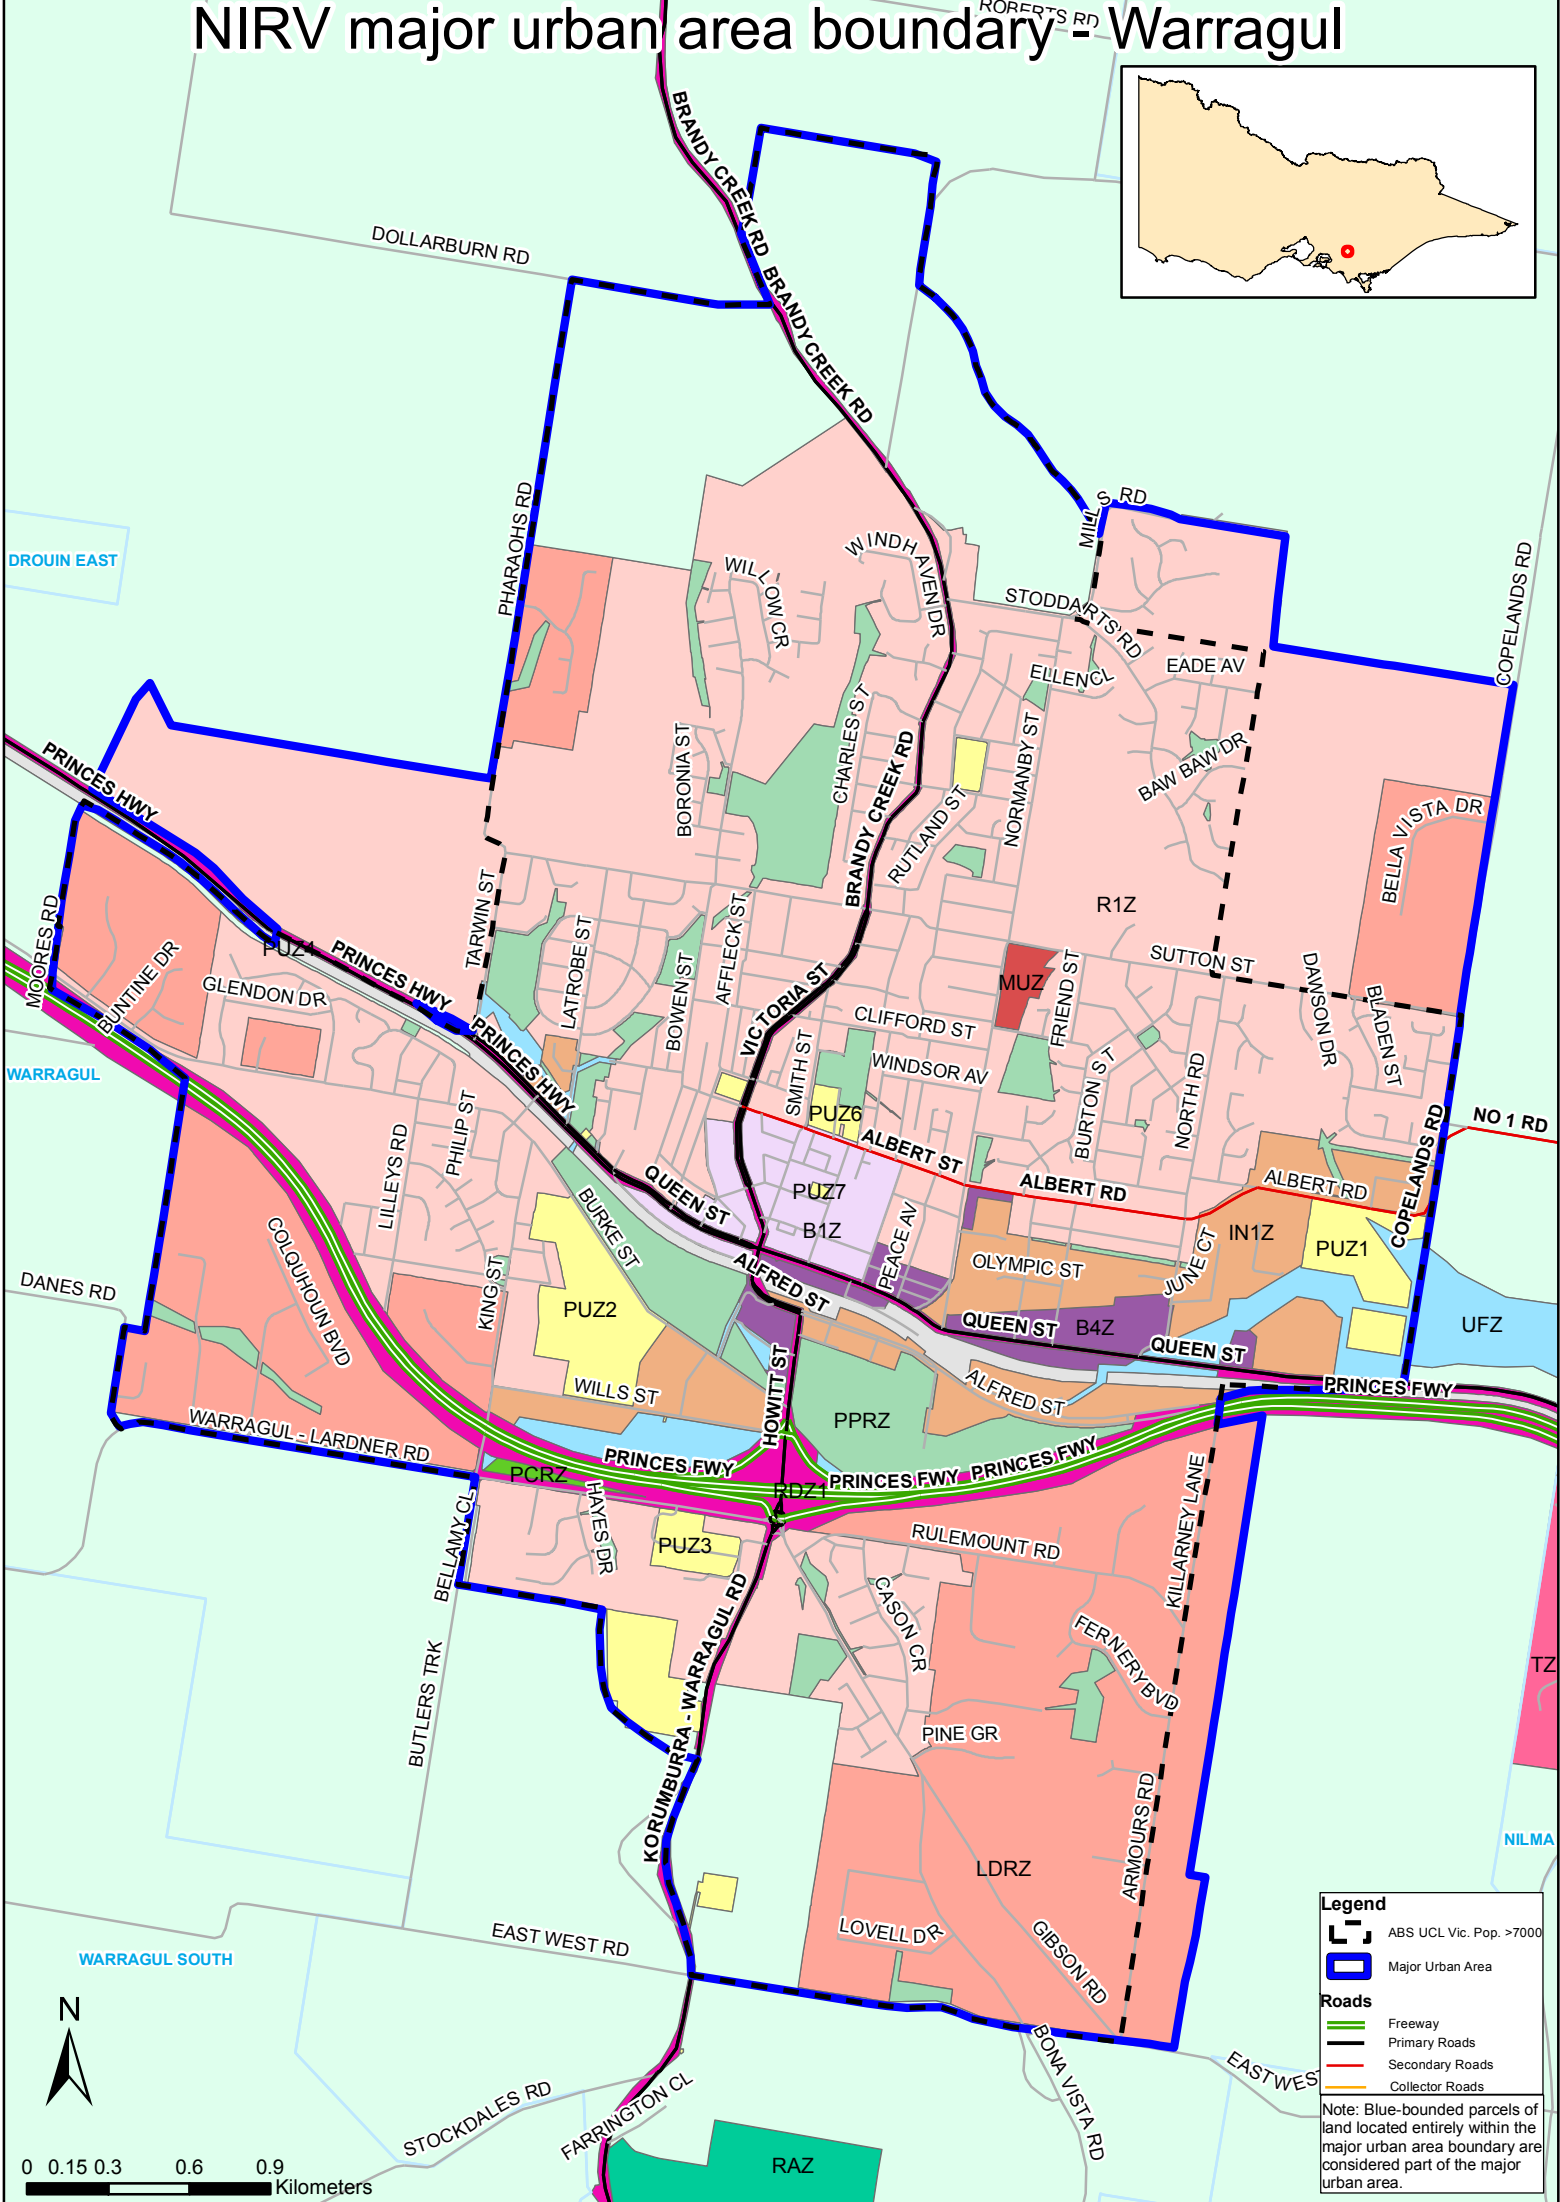

NIRV major urban area boundary - Warragul

DROUIN EAST

WARRAGUL

WARRAGUL SOUTH

0 0.15 0.3 0.6 0.9 Kilometers

Legend

- ABS UCL Vic. Pop. >7000
- Major Urban Area

Roads

- Freeway
- Primary Roads
- Secondary Roads
- Collector Roads

Note: Blue-bounded parcels of land located entirely within the major urban area boundary are considered part of the major urban area.