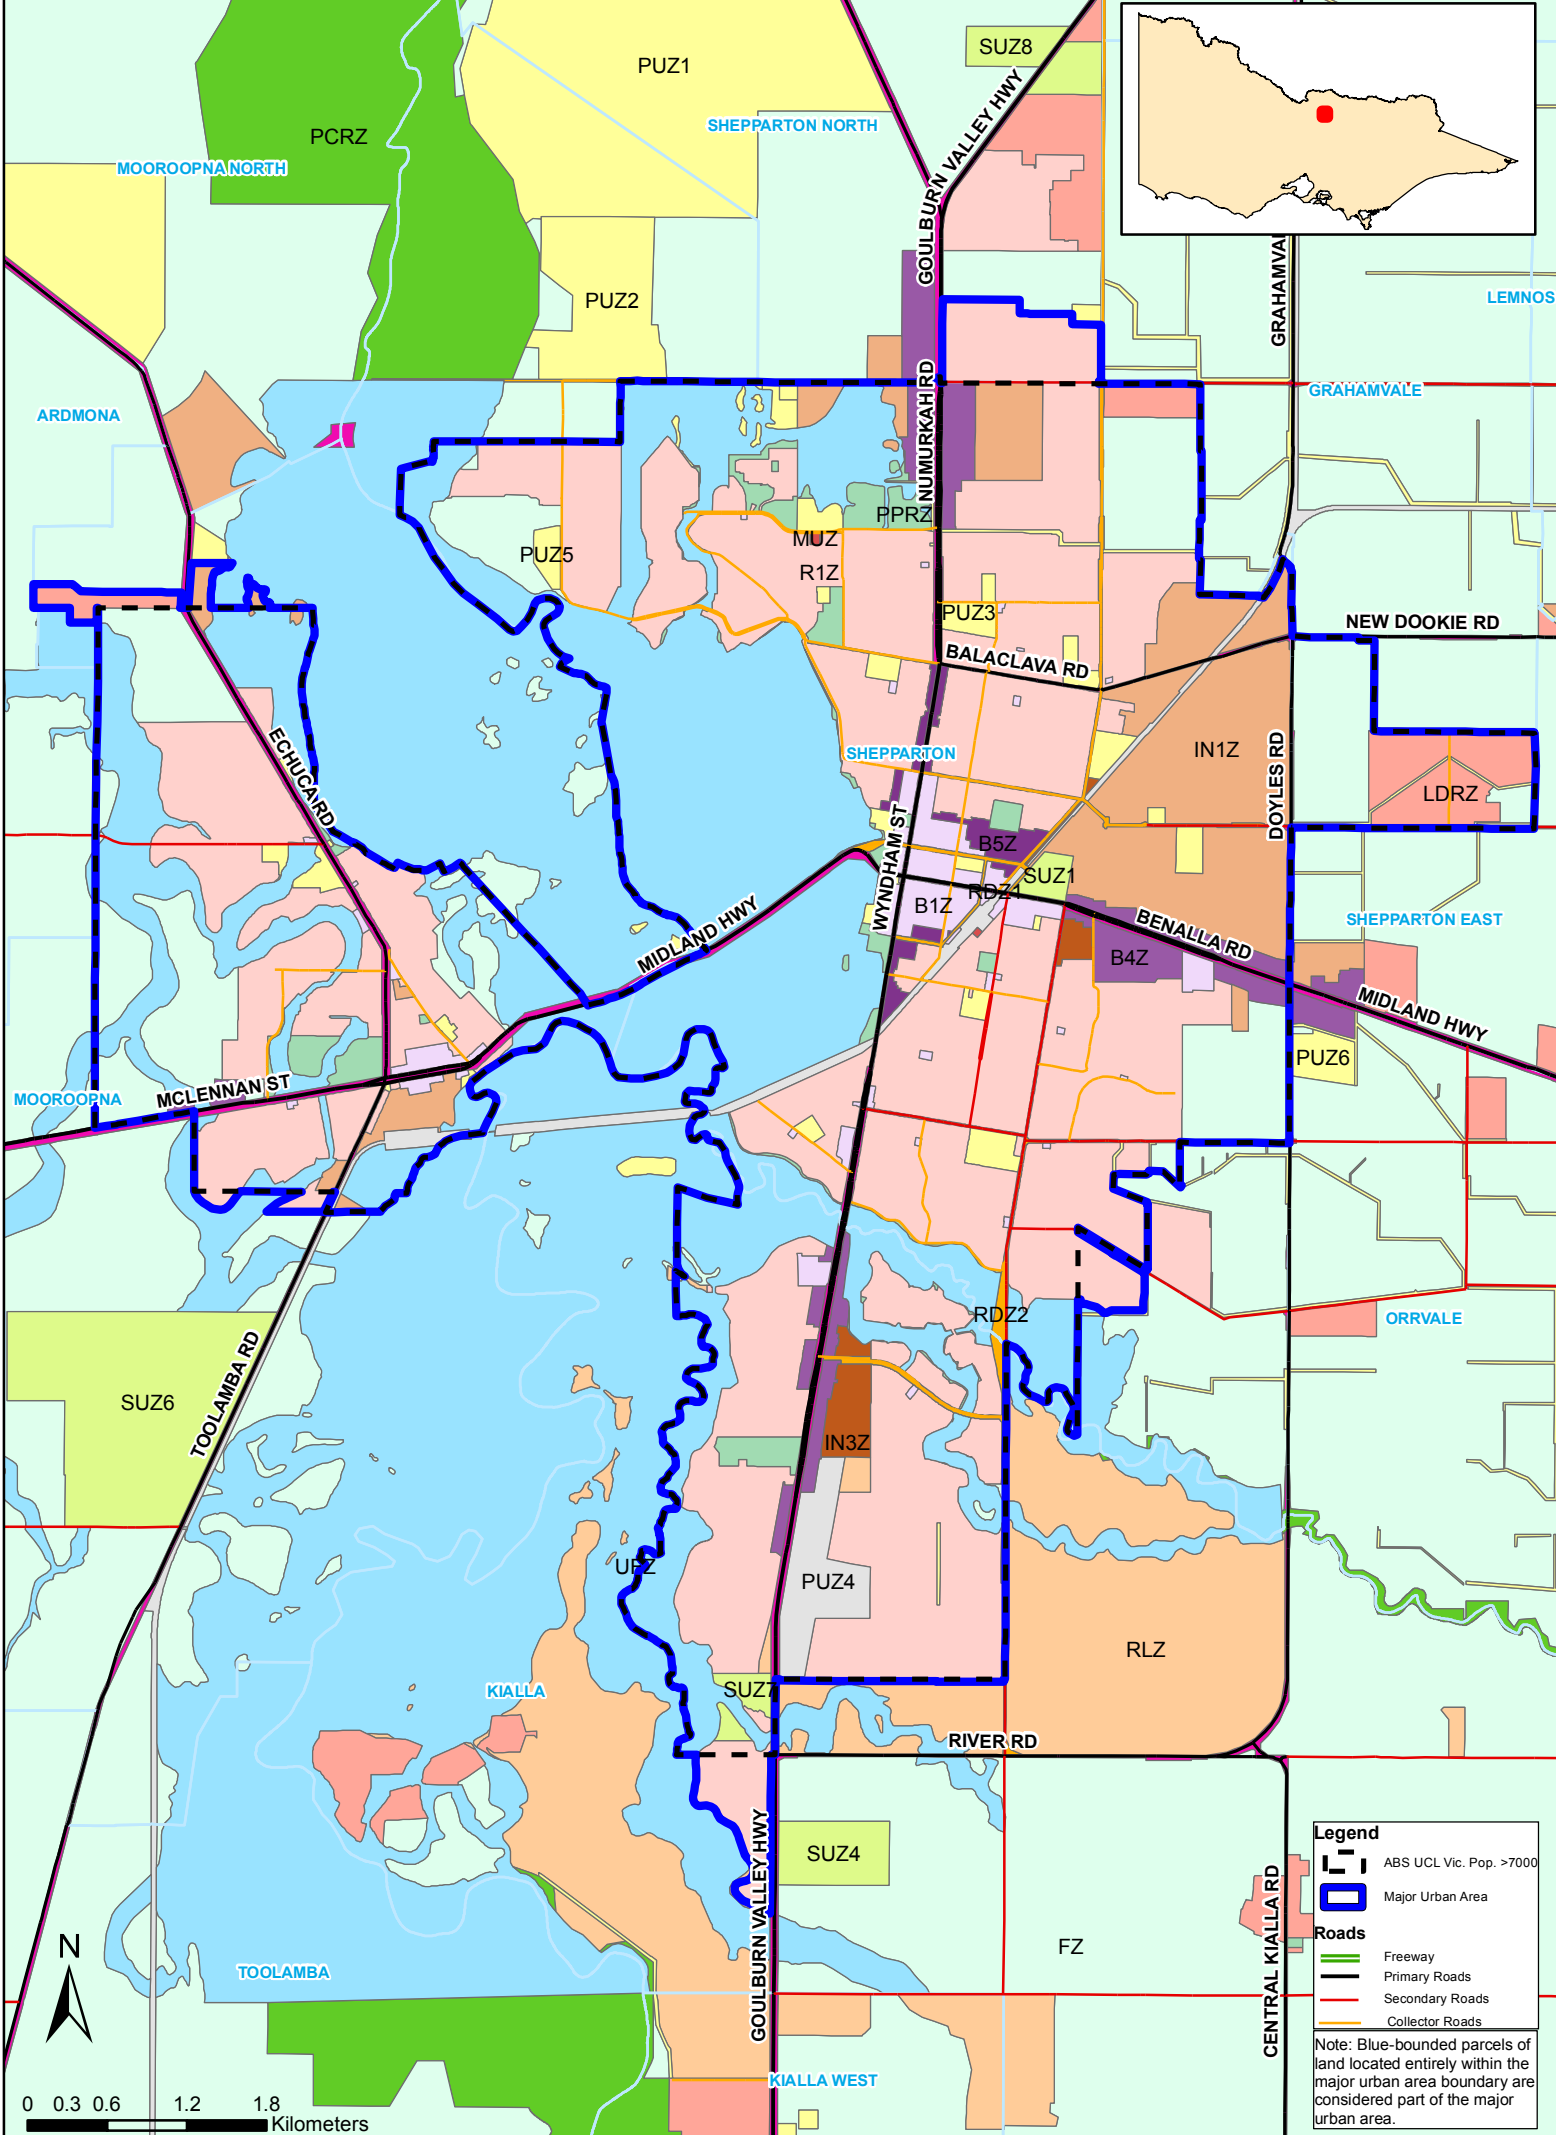

NIRV major urban area boundary - Shepparton-Mooroopna

Legend

- ABS UCL Vic. Pop. >7000
- Major Urban Area

Roads

- Freeway
- Primary Roads
- Secondary Roads
- Collector Roads

Note: Blue-bounded parcels of land located entirely within the major urban area boundary are considered part of the major urban area.

0 0.3 0.6 1.2 1.8 Kilometers