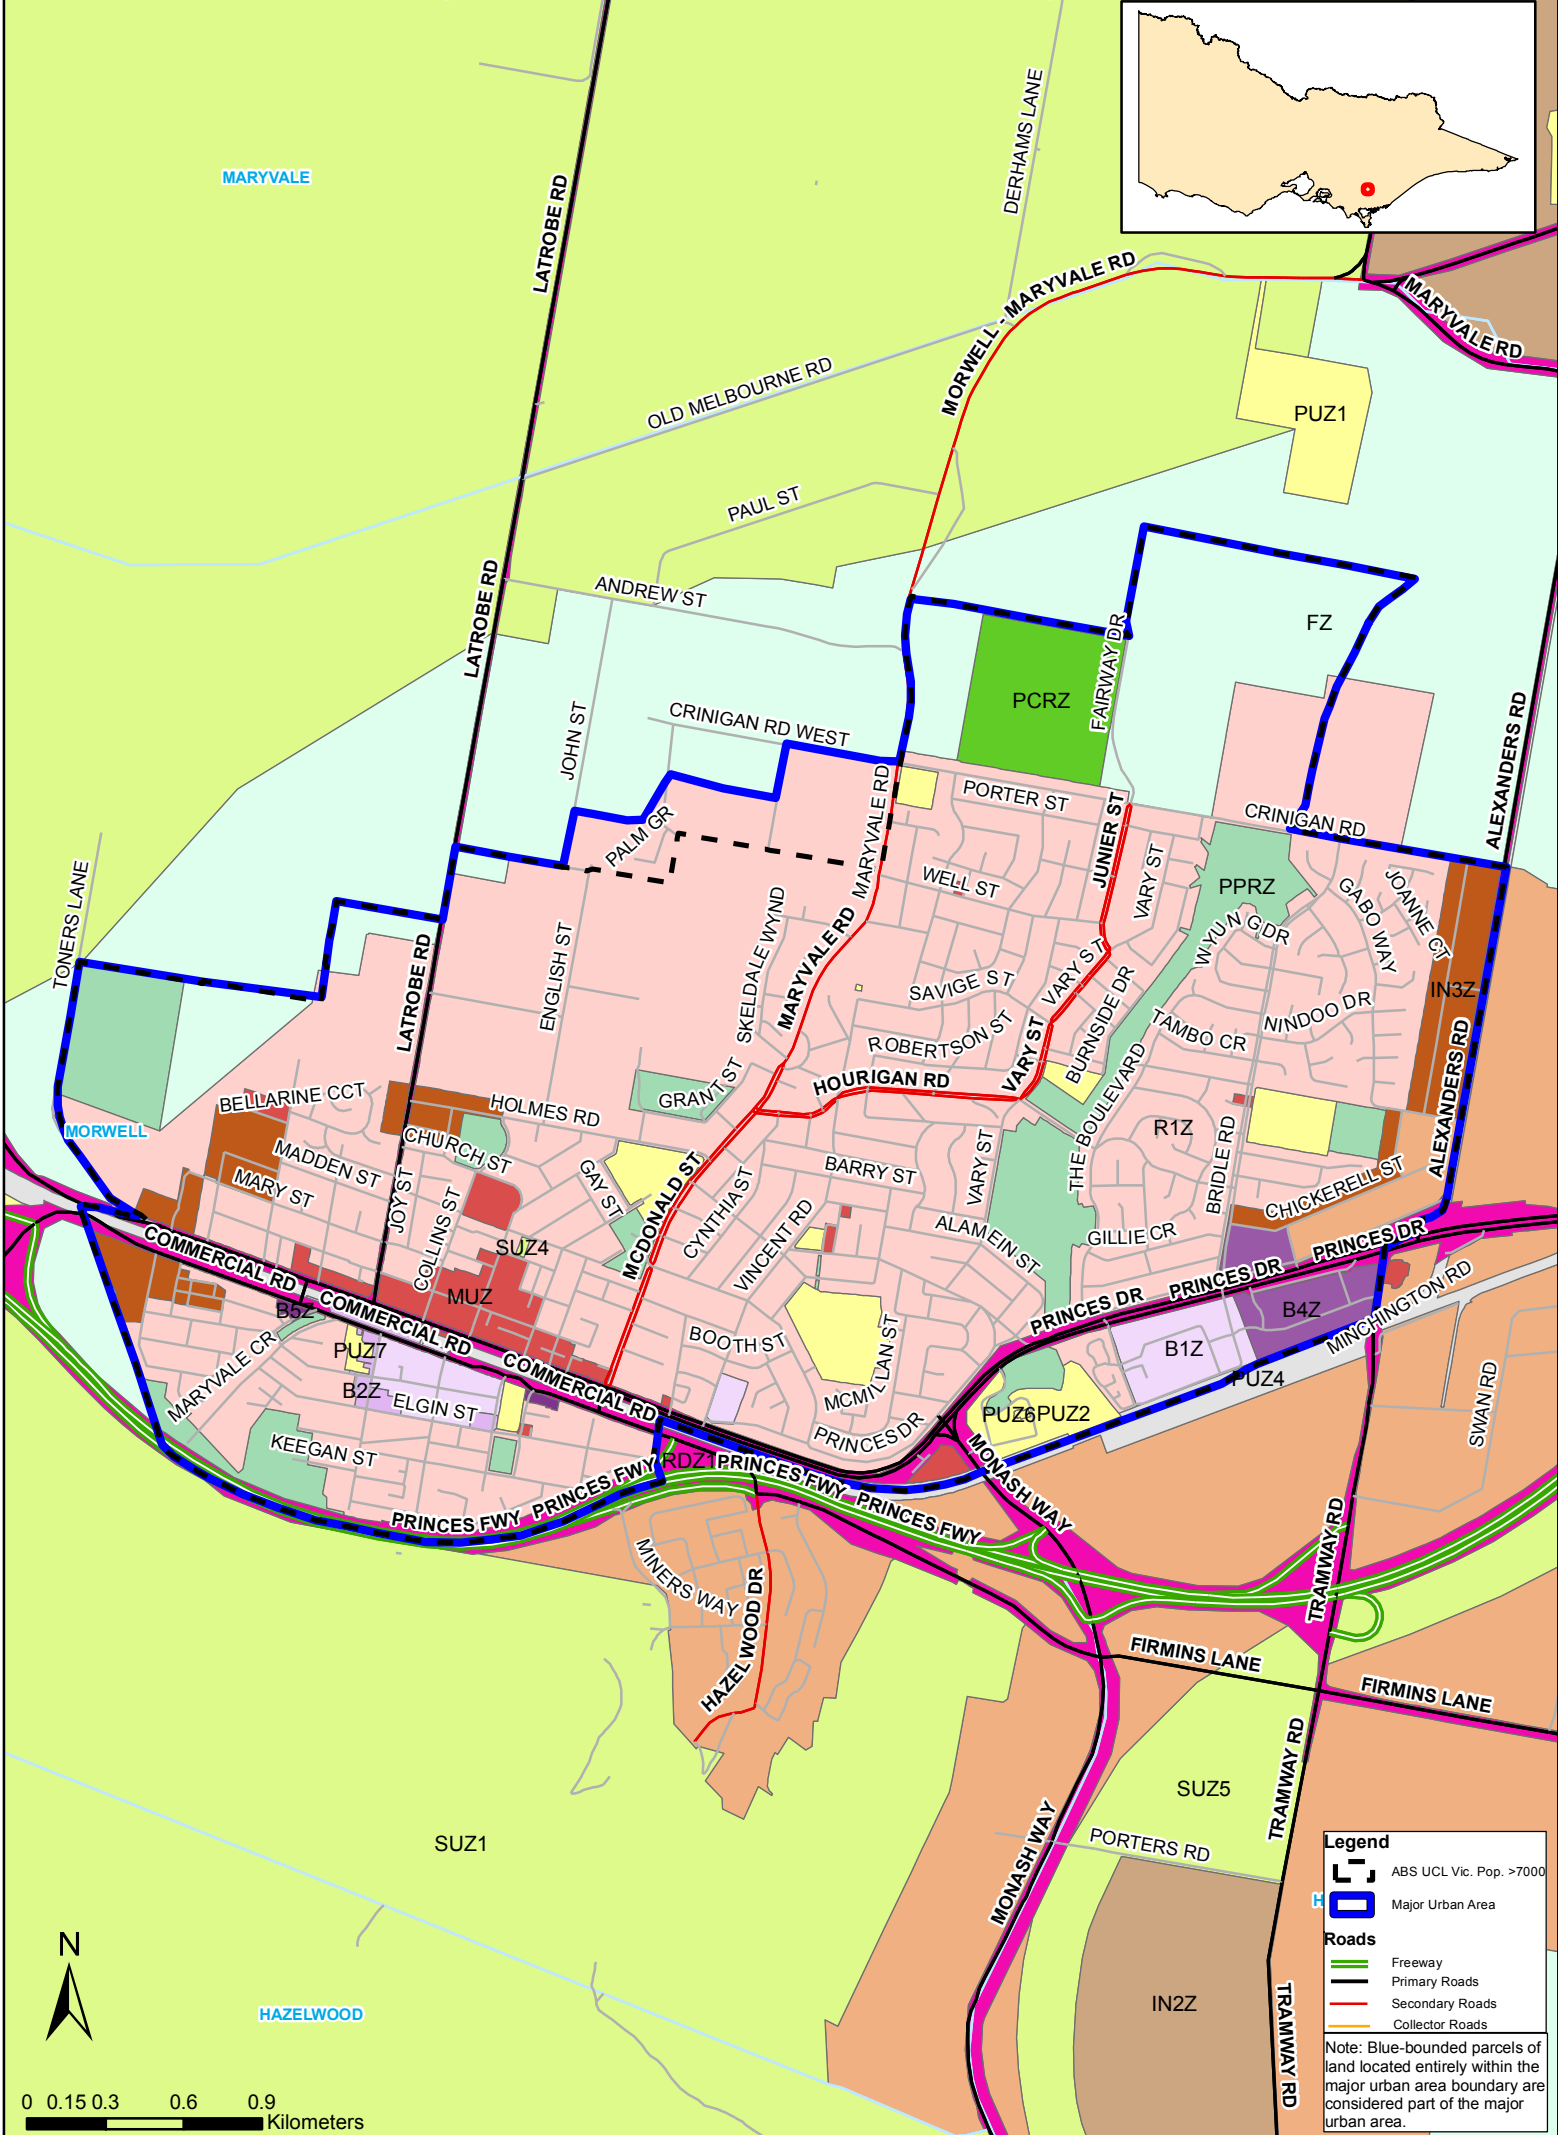

NIRV major urban area boundary - Morwell

0 0.15 0.3 0.6 0.9 Kilometers