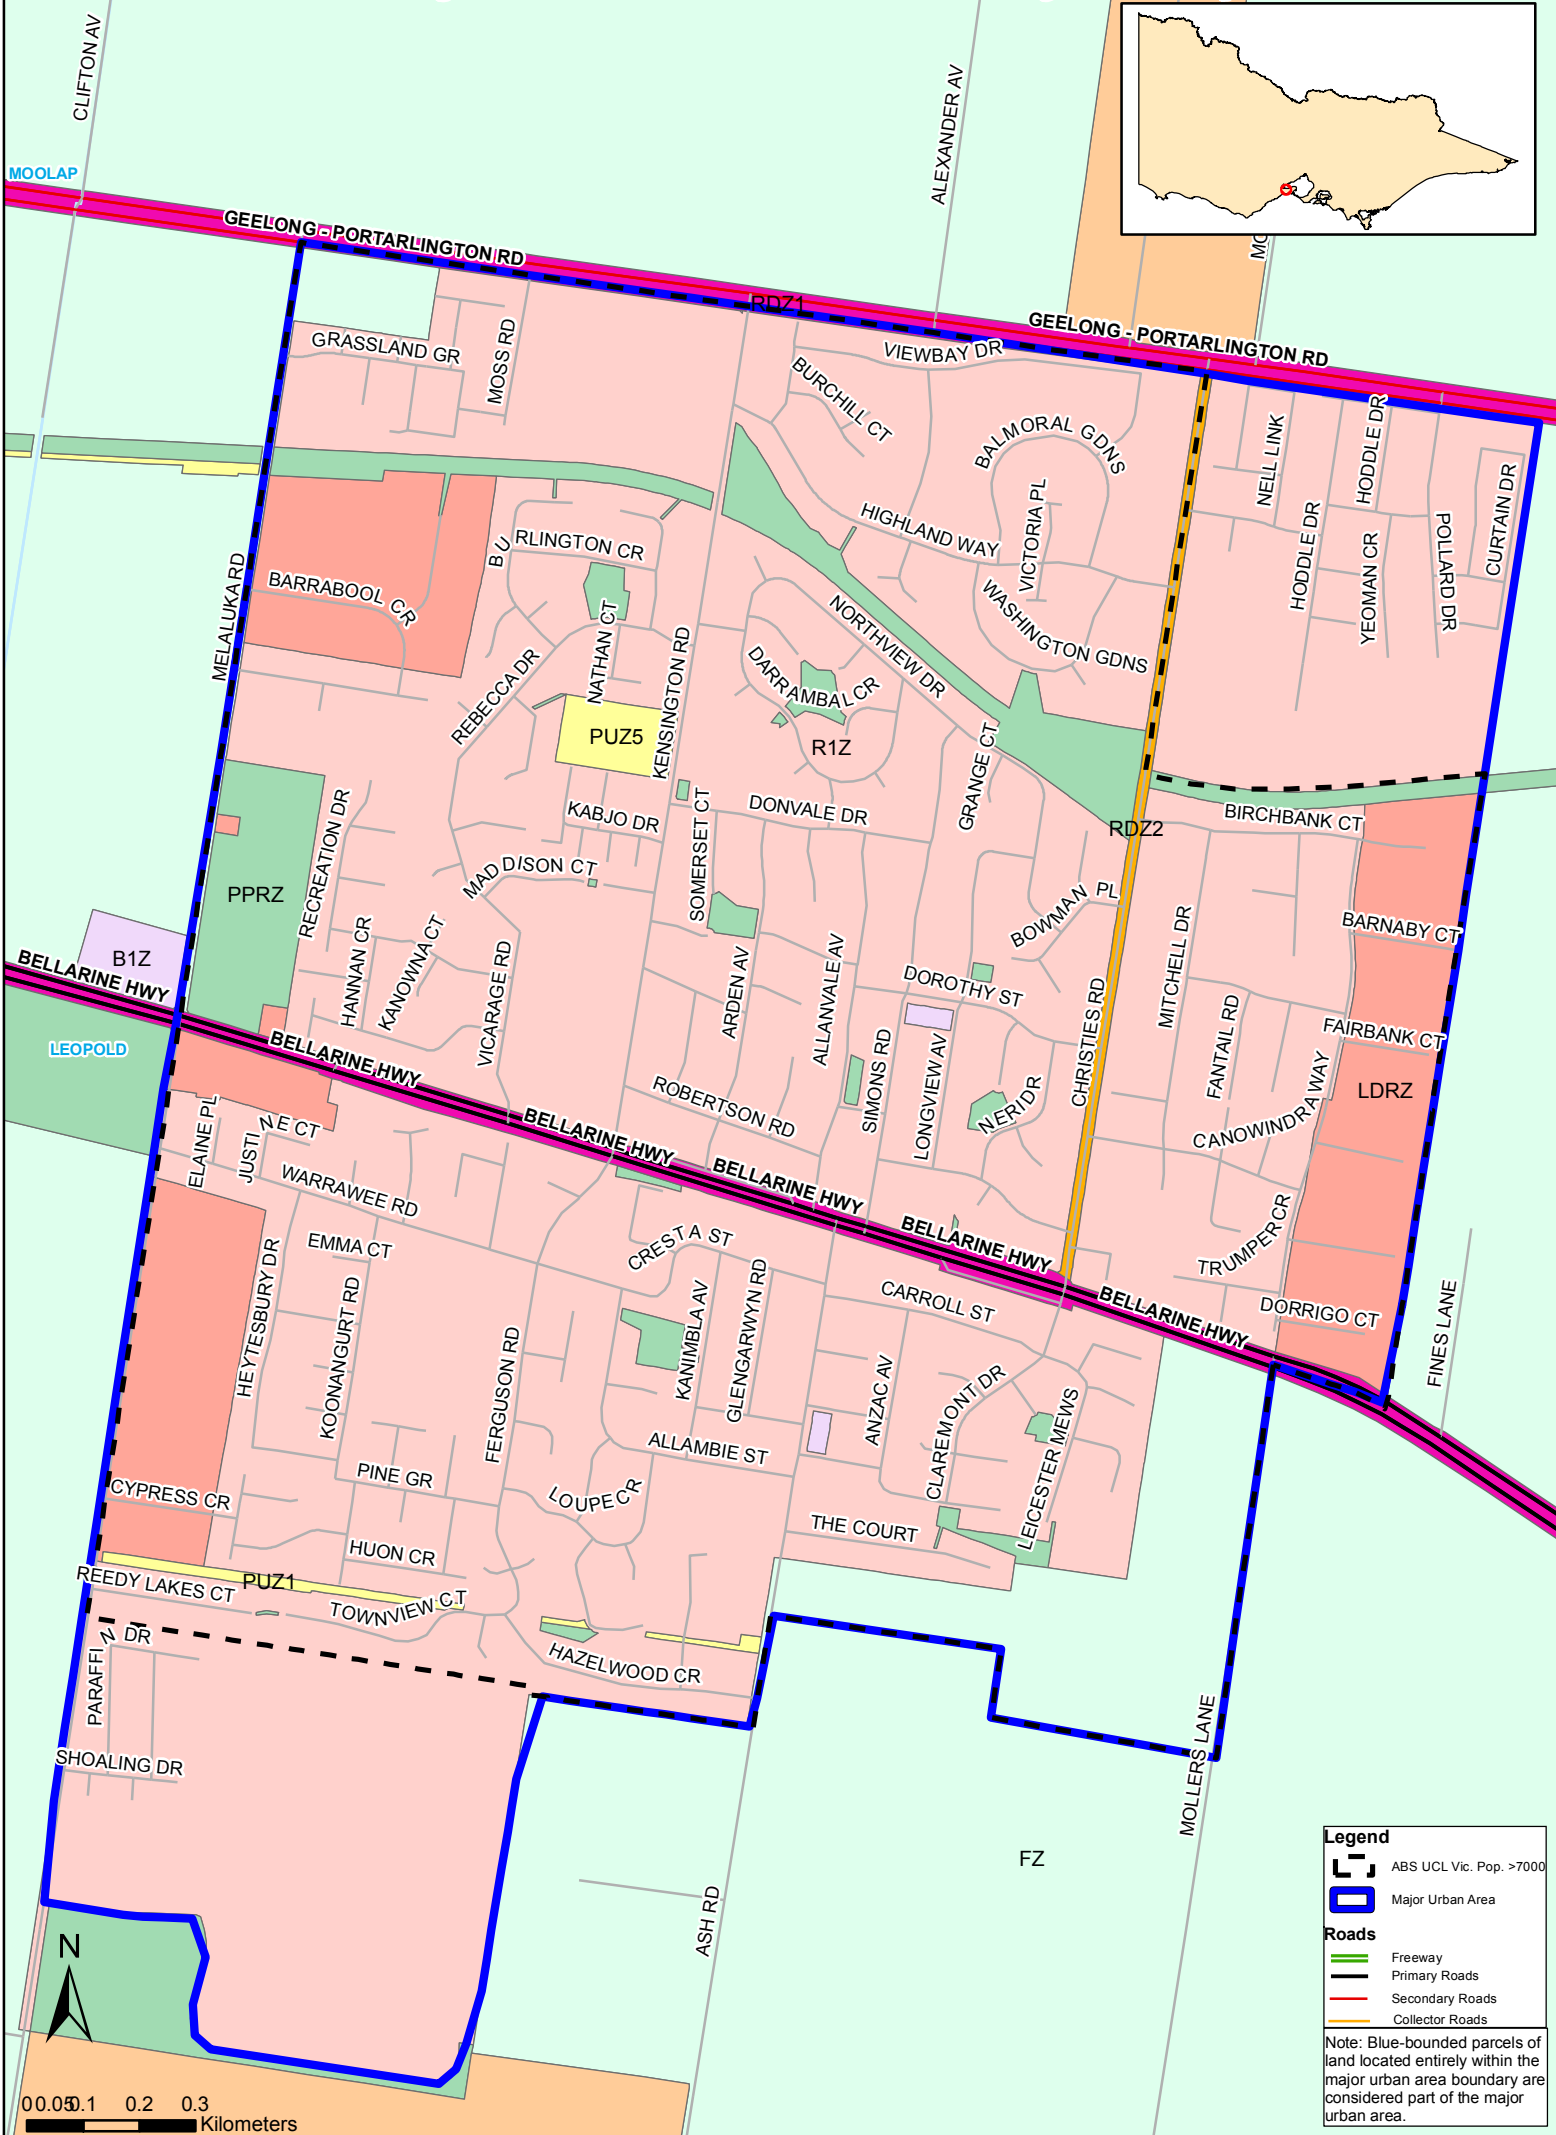

# NIRV major urban area boundary - Leopold

**Legend**

- ABS UCL Vic. Pop. >7000
- Major Urban Area

**Roads**

- Freeway
- Primary Roads
- Secondary Roads
- Collector Roads

Note: Blue-bounded parcels of land located entirely within the major urban area boundary are considered part of the major urban area.

0 0.1 0.2 0.3 Kilometers