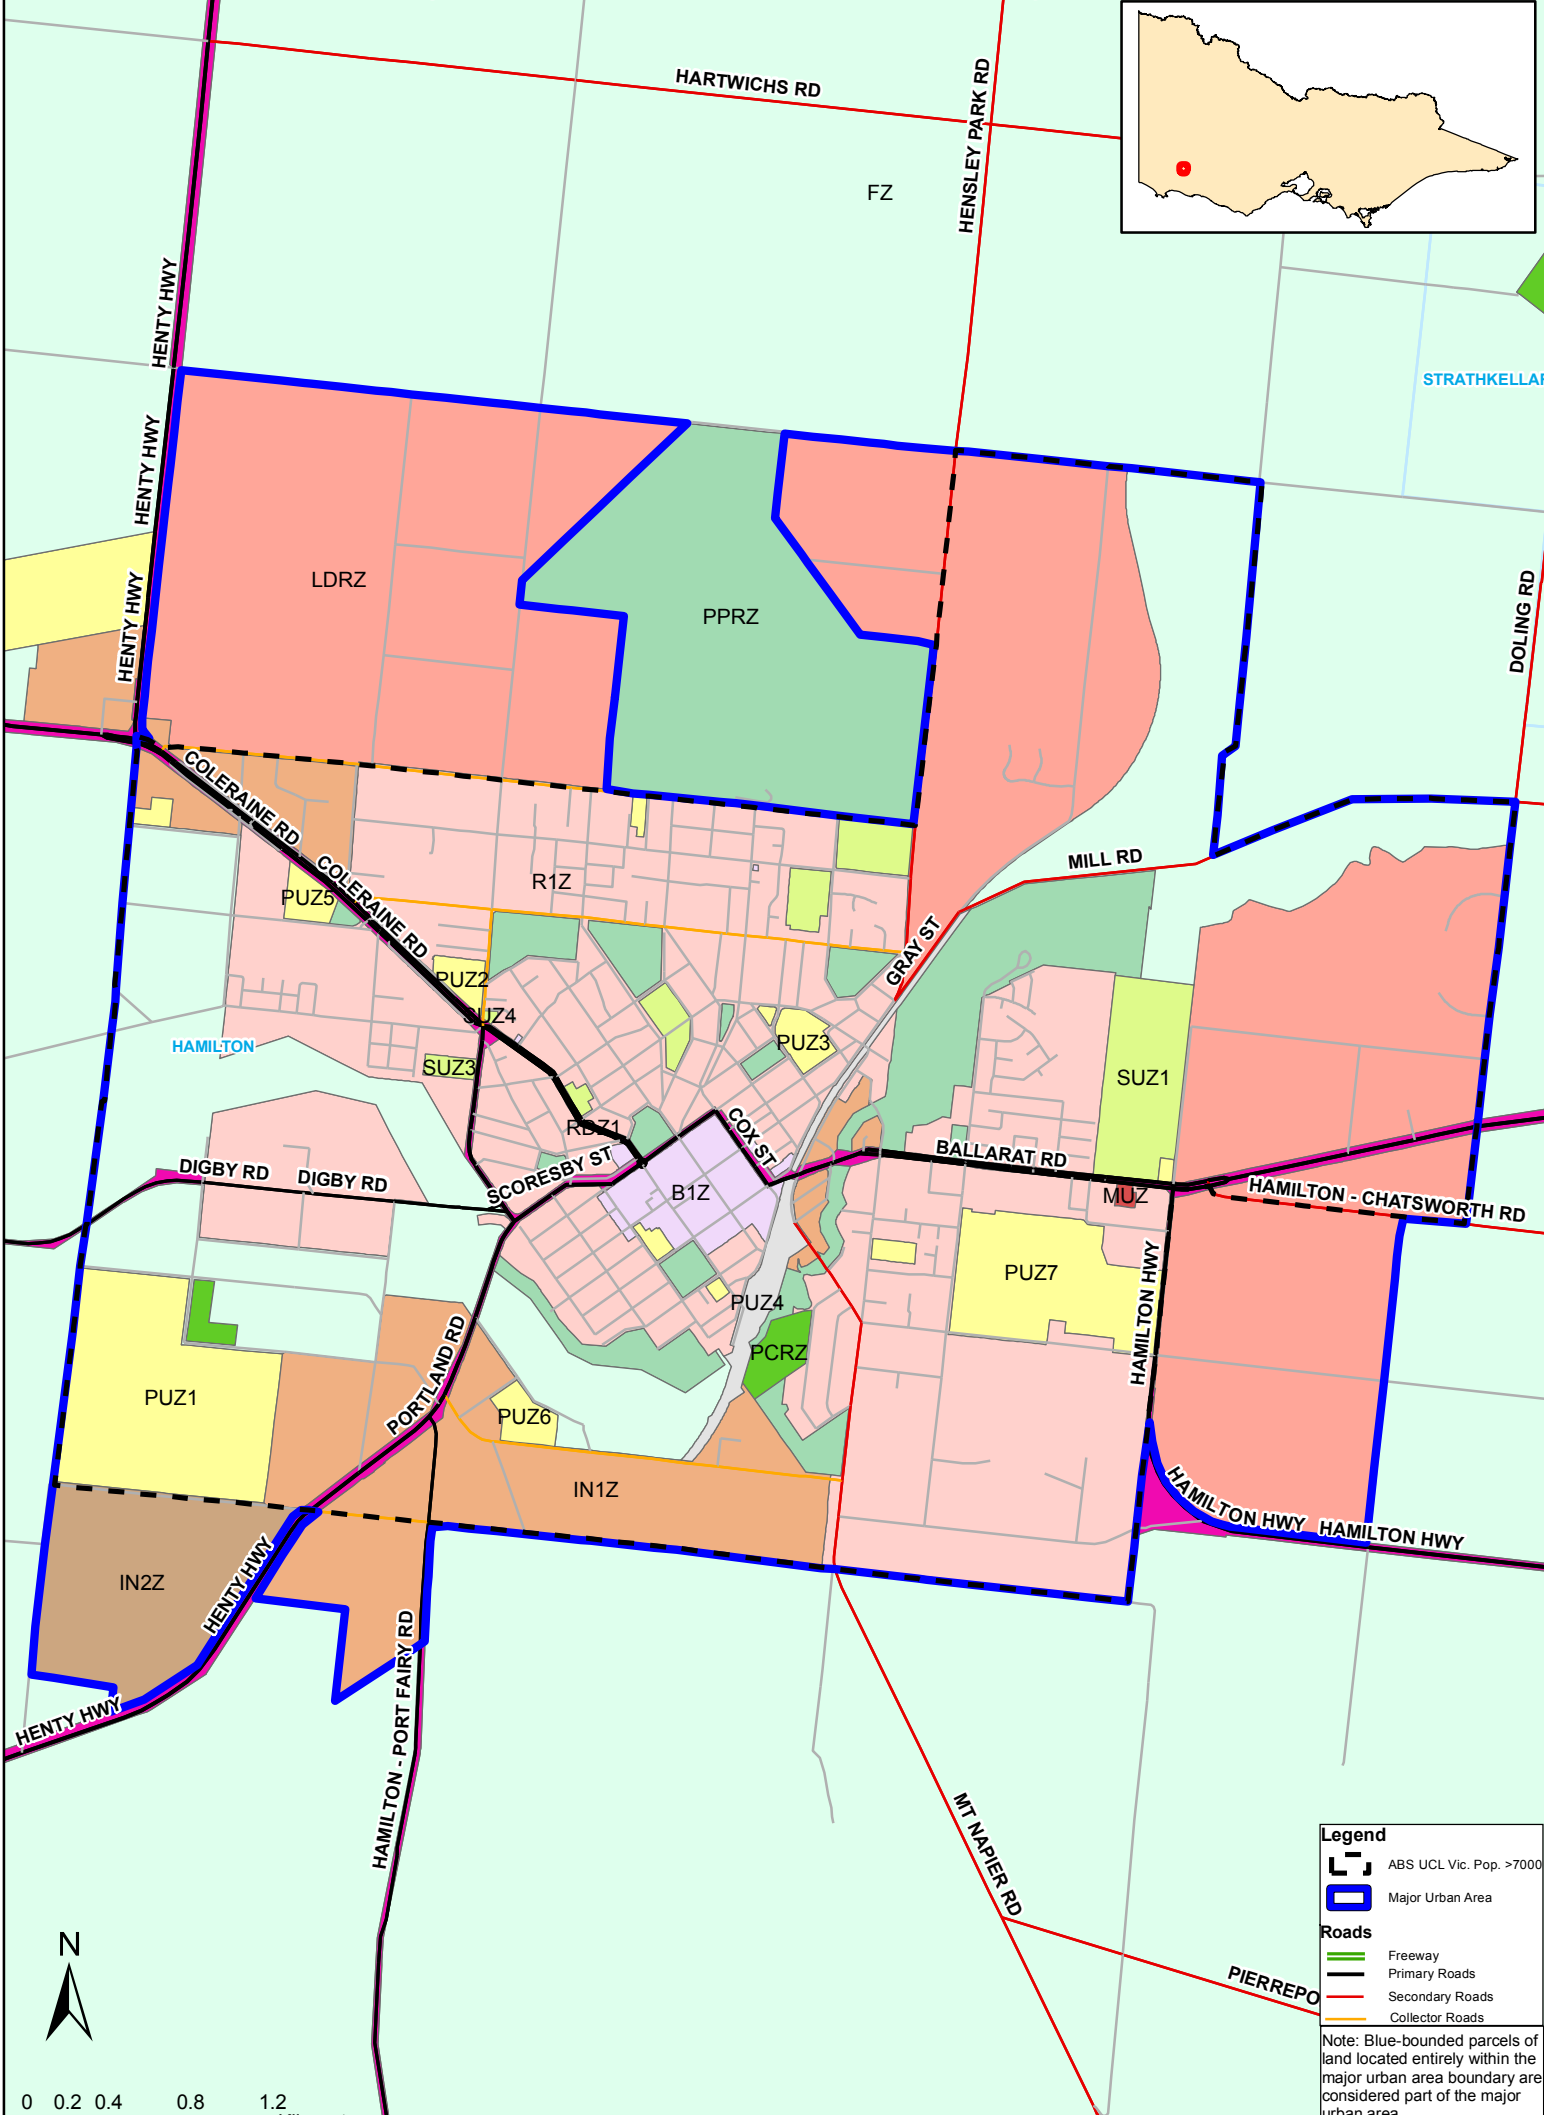

NIRV major urban area boundary - Hamilton

0 0.2 0.4 0.8 1.2 Kilometers

Legend

- ABS UCL Vic. Pop. >7000
- Major Urban Area

Roads

- Freeway
- Primary Roads
- Secondary Roads
- Collector Roads

Note: Blue-bounded parcels of land located entirely within the major urban area boundary are considered part of the major urban area.