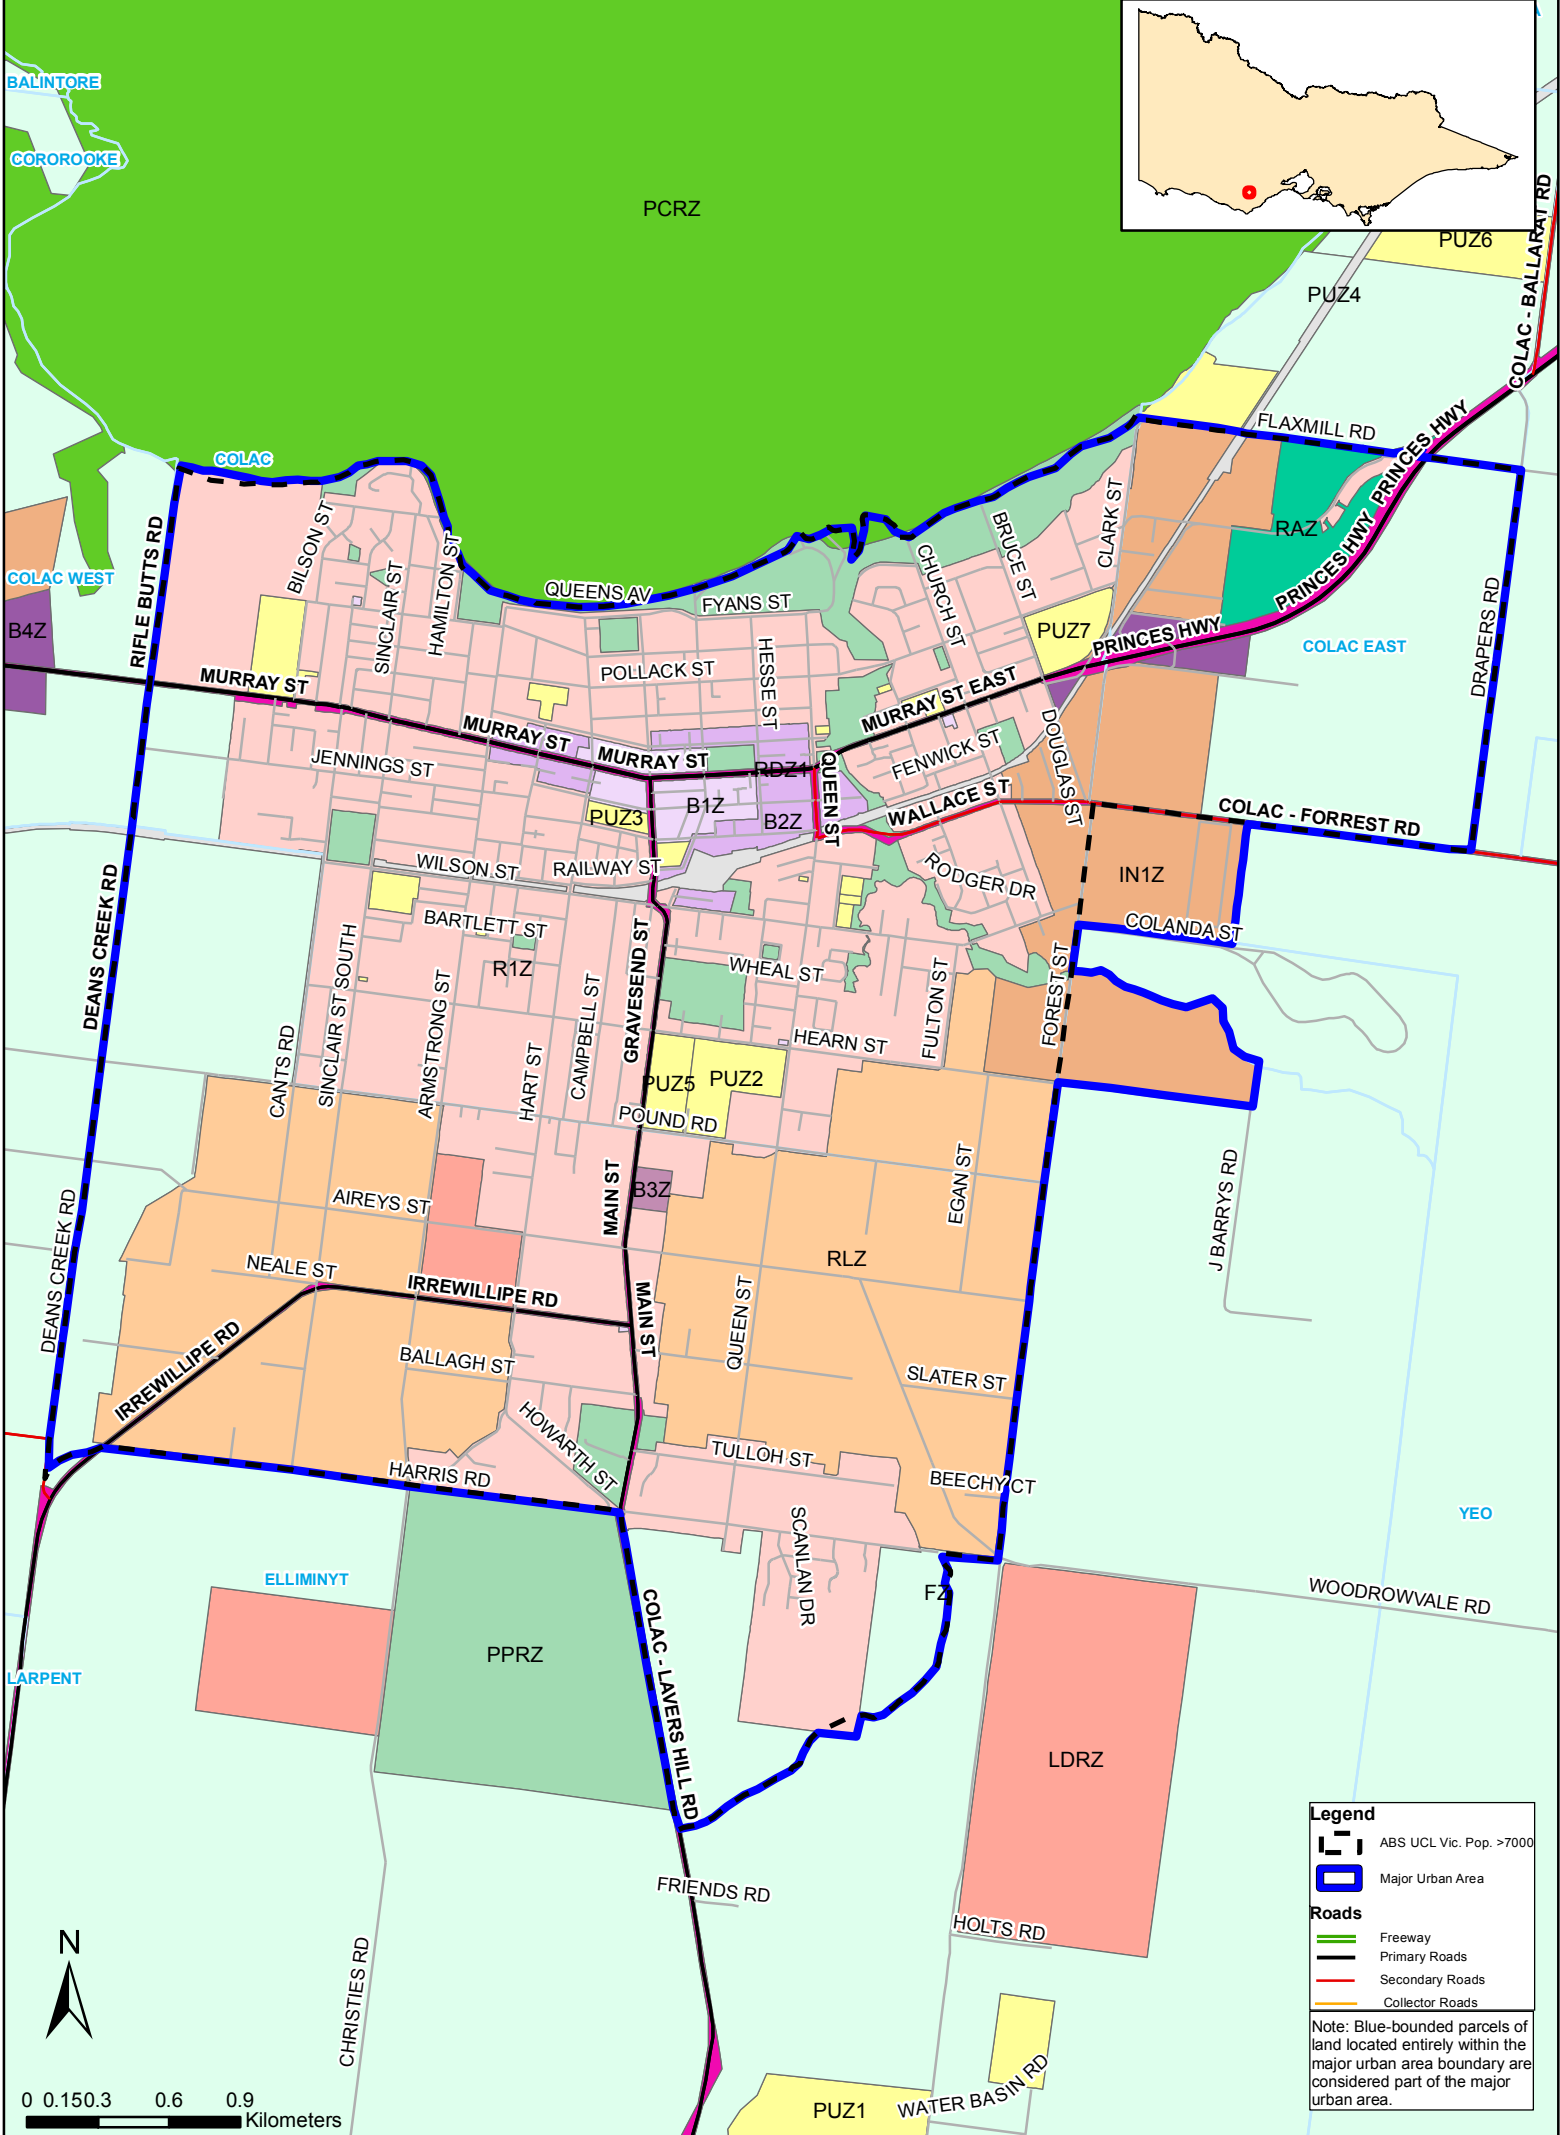

NIRV major urban area boundary - Colac

Legend

- ABS UCL Vic. Pop. >7000
- Major Urban Area

Roads

- Freeway
- Primary Roads
- Secondary Roads
- Collector Roads

Note: Blue-bounded parcels of land located entirely within the major urban area boundary are considered part of the major urban area.

0 0.150.3 0.6 0.9 Kilometers