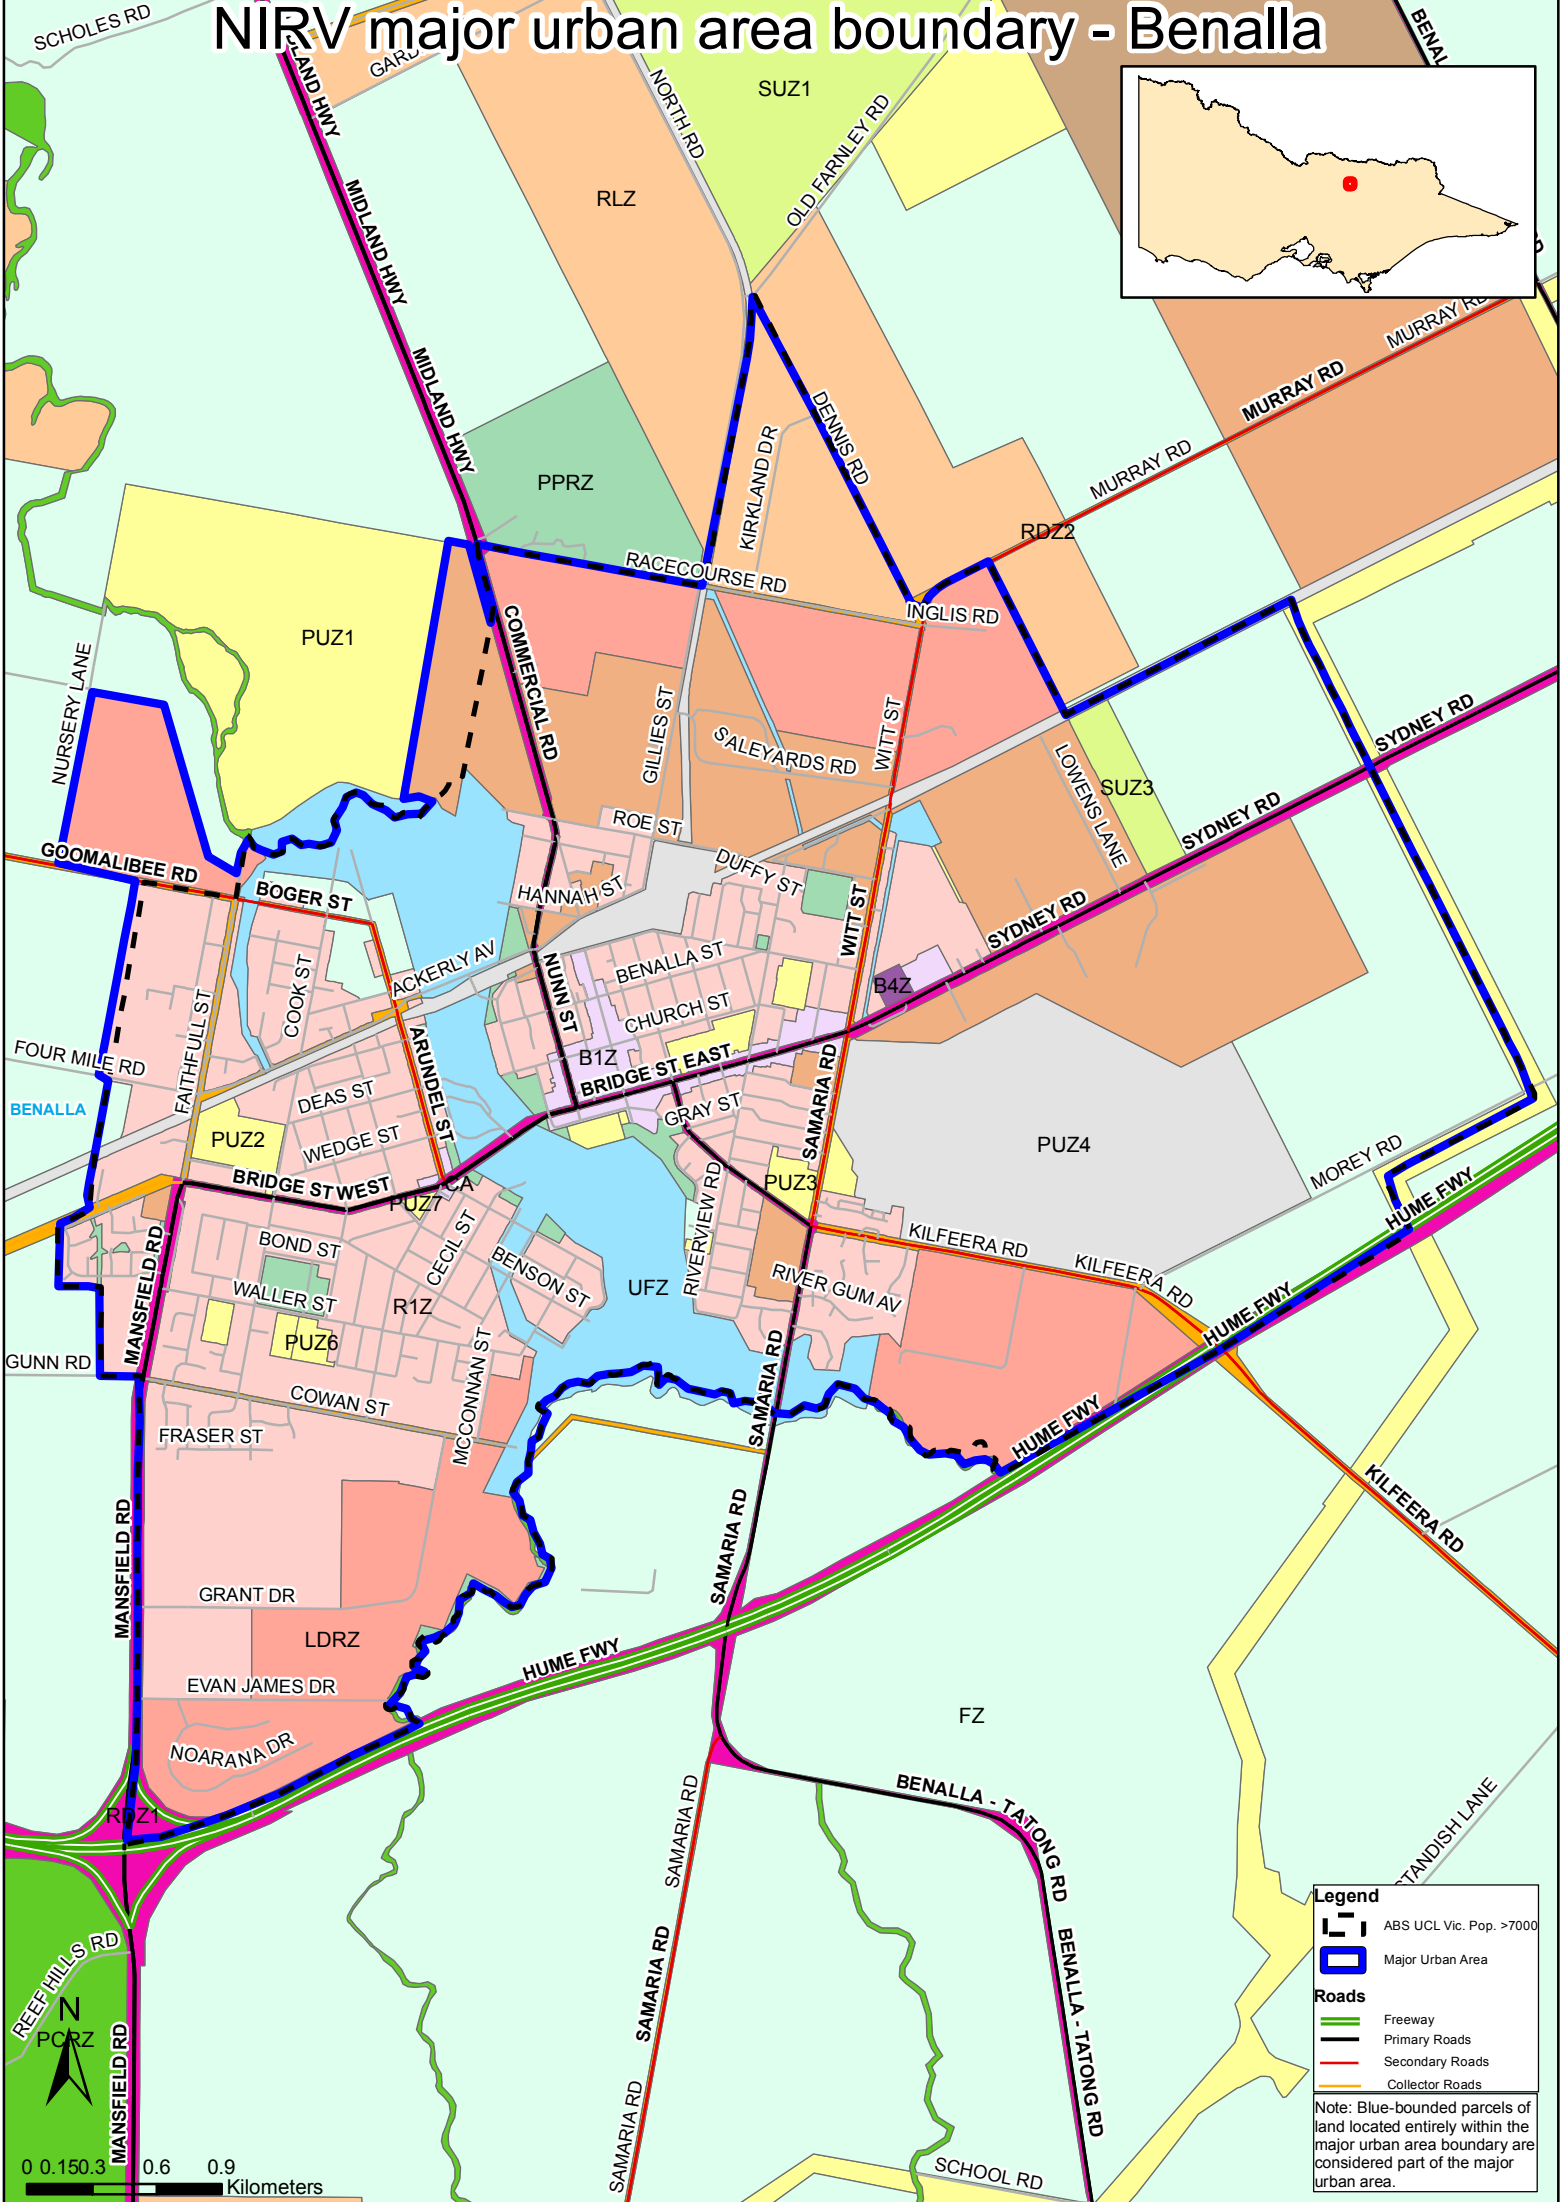

# NIRV major urban area boundary - Benalla

**Legend**

- ABS UCL Vic. Pop. >7000
- Major Urban Area

**Roads**

- Freeway
- Primary Roads
- Secondary Roads
- Collector Roads

Note: Blue-bounded parcels of land located entirely within the major urban area boundary are considered part of the major urban area.