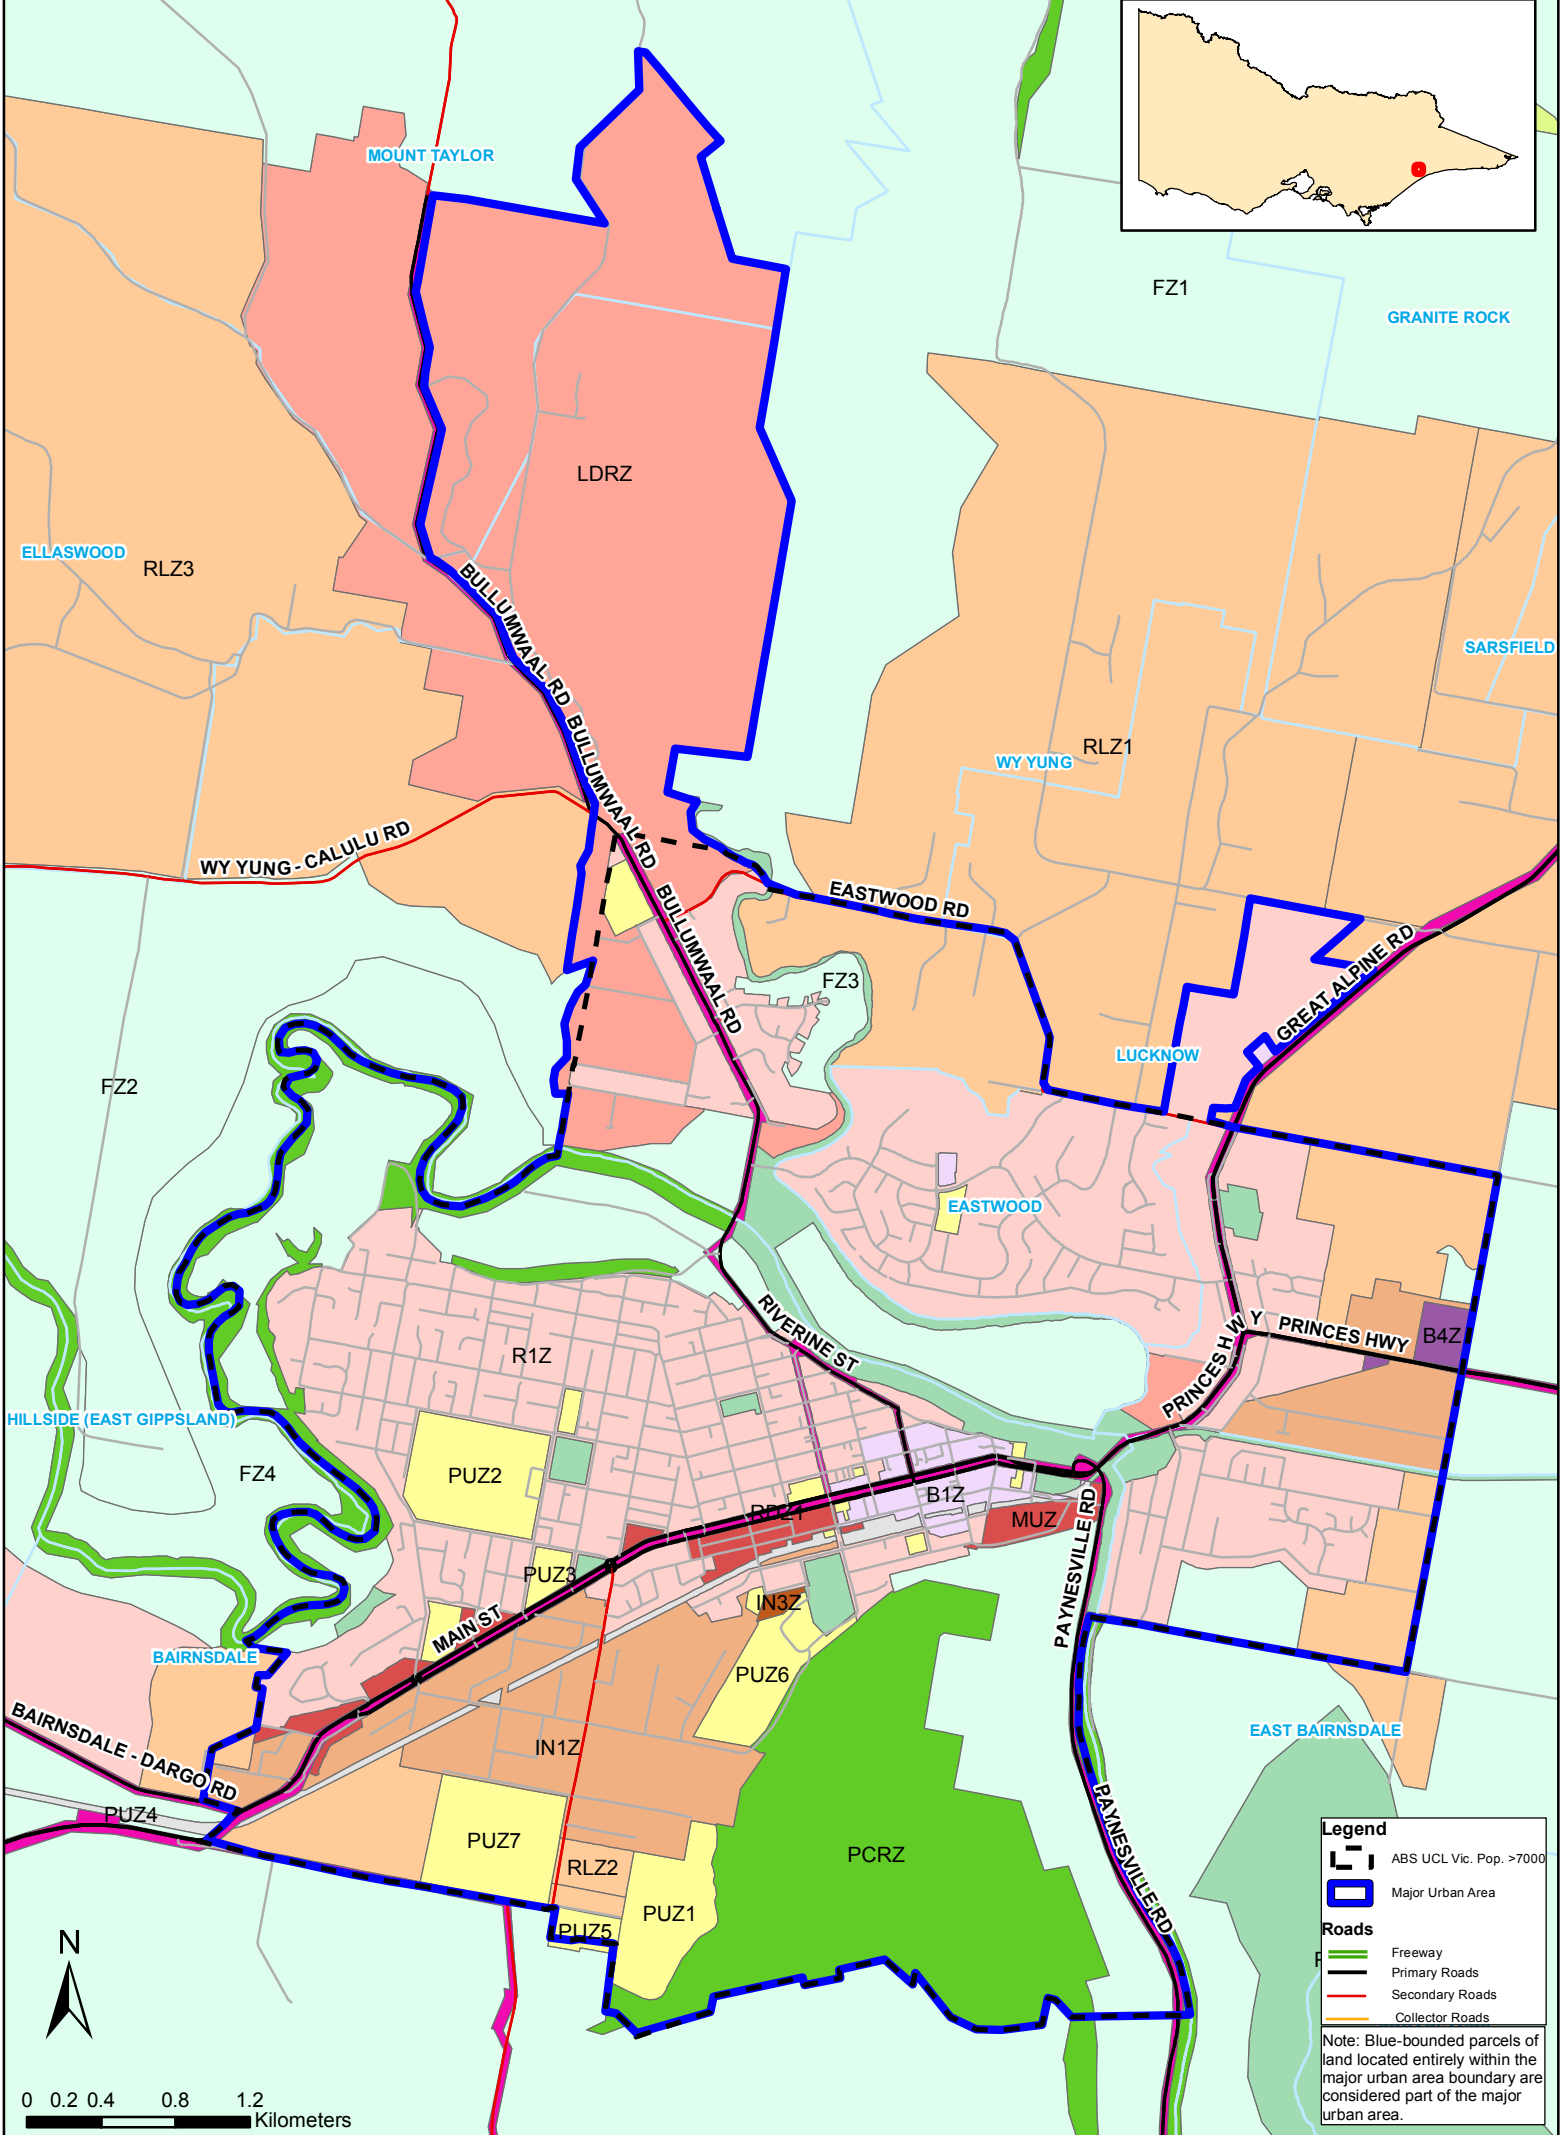

NIRV major urban area boundary - Bairnsdale

Legend

- ABS UCL Vic. Pop. >7000
- Major Urban Area

Roads

- Freeway
- Primary Roads
- Secondary Roads
- Collector Roads

Note: Blue-bounded parcels of land located entirely within the major urban area boundary are considered part of the major urban area.