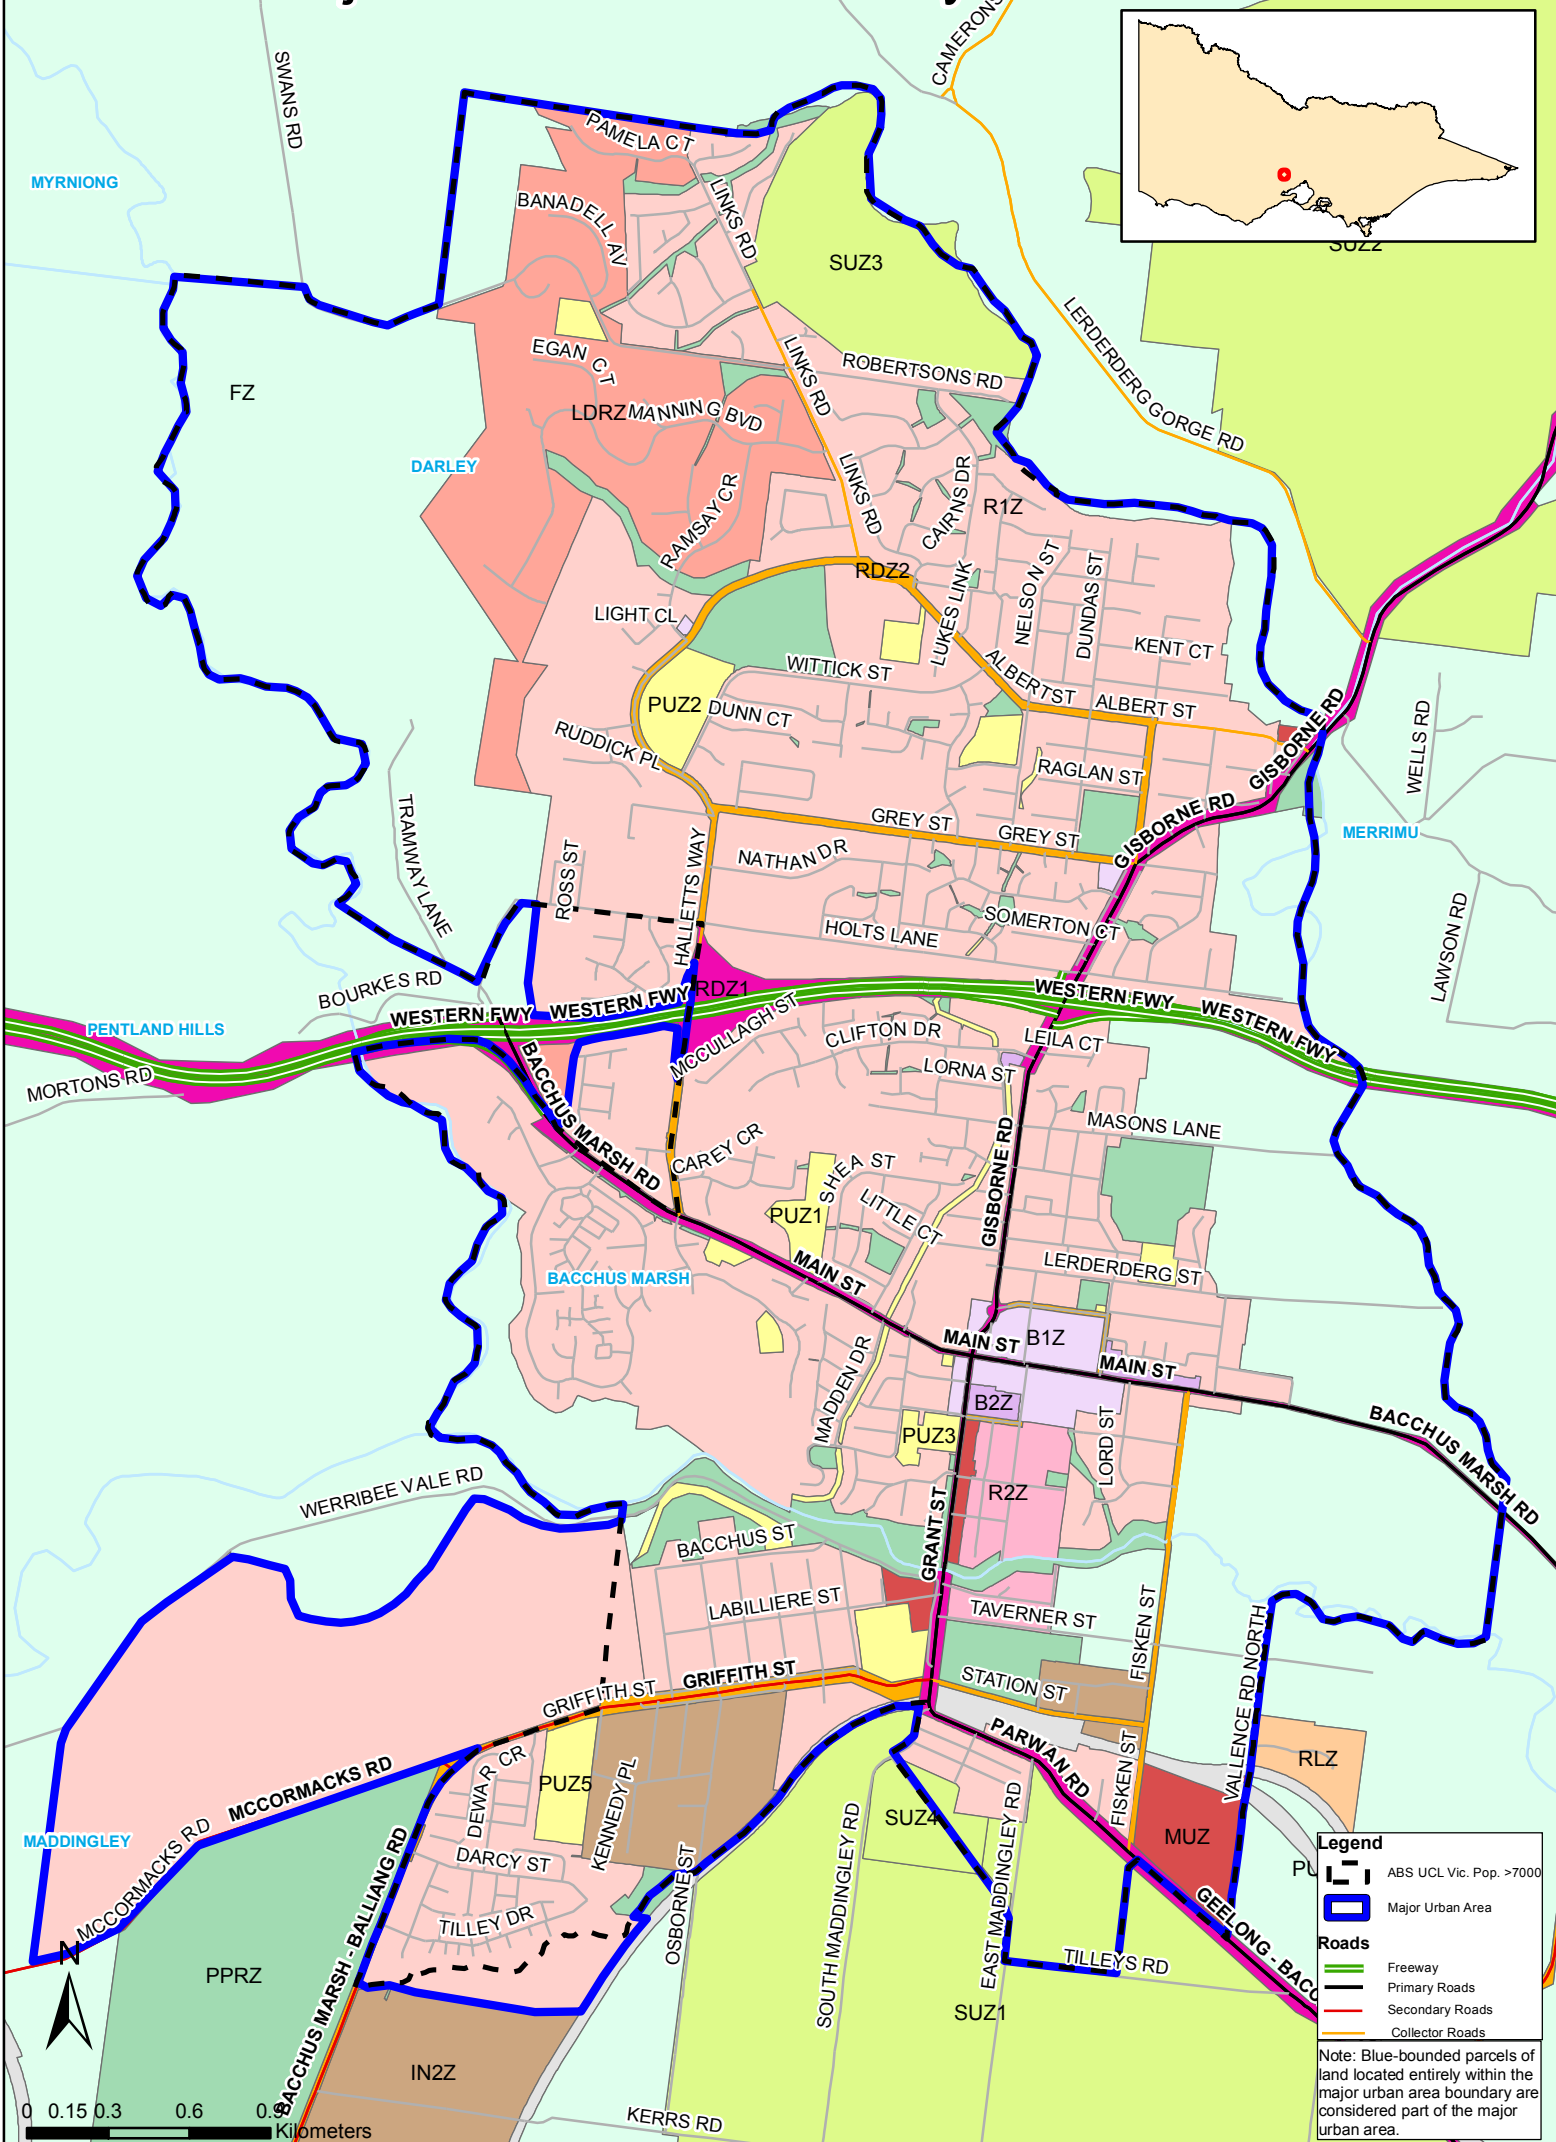

# NIRV major urban area boundary - Bacchus Marsh

COIMADAI

**Legend**

- ABS UCL Vic. Pop. >7000
- Major Urban Area
- Roads**
- Freeway
- Primary Roads
- Secondary Roads
- Collector Roads

Note: Blue-bounded parcels of land located entirely within the major urban area boundary are considered part of the major urban area.