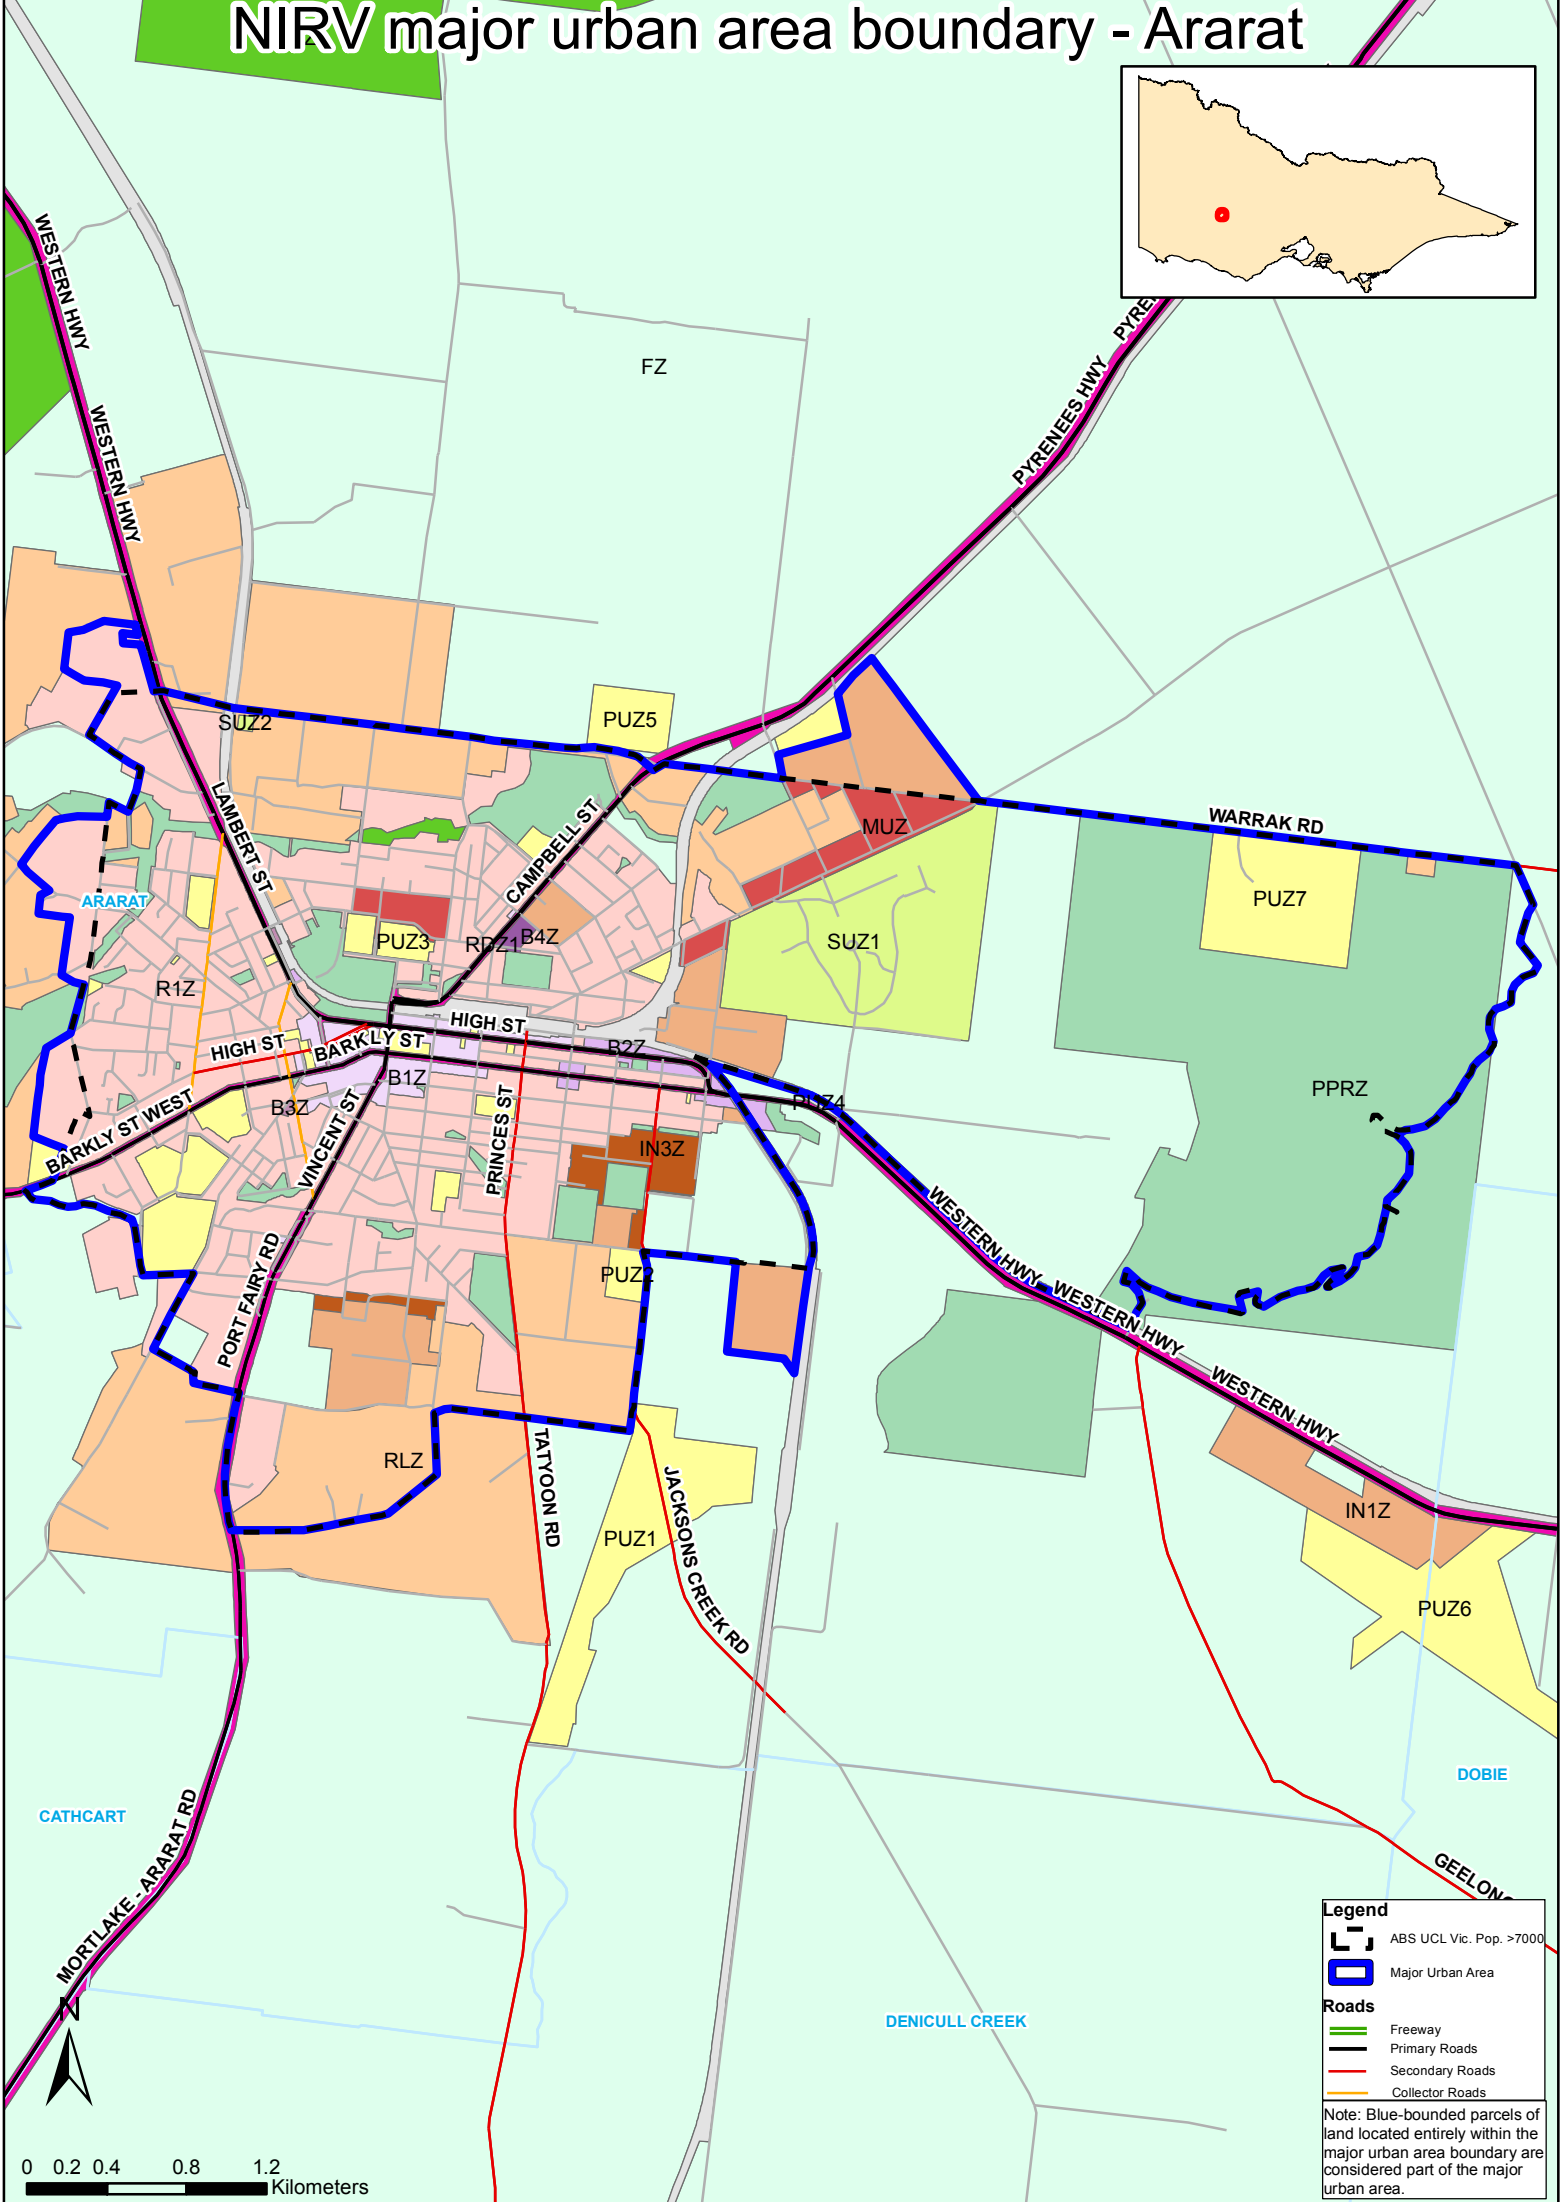

NIRV major urban area boundary - Ararat

Legend

- ABS UCL Vic. Pop. >7000
- Major Urban Area
- Roads**
- Freeway
- Primary Roads
- Secondary Roads
- Collector Roads

Note: Blue-bounded parcels of land located entirely within the major urban area boundary are considered part of the major urban area.