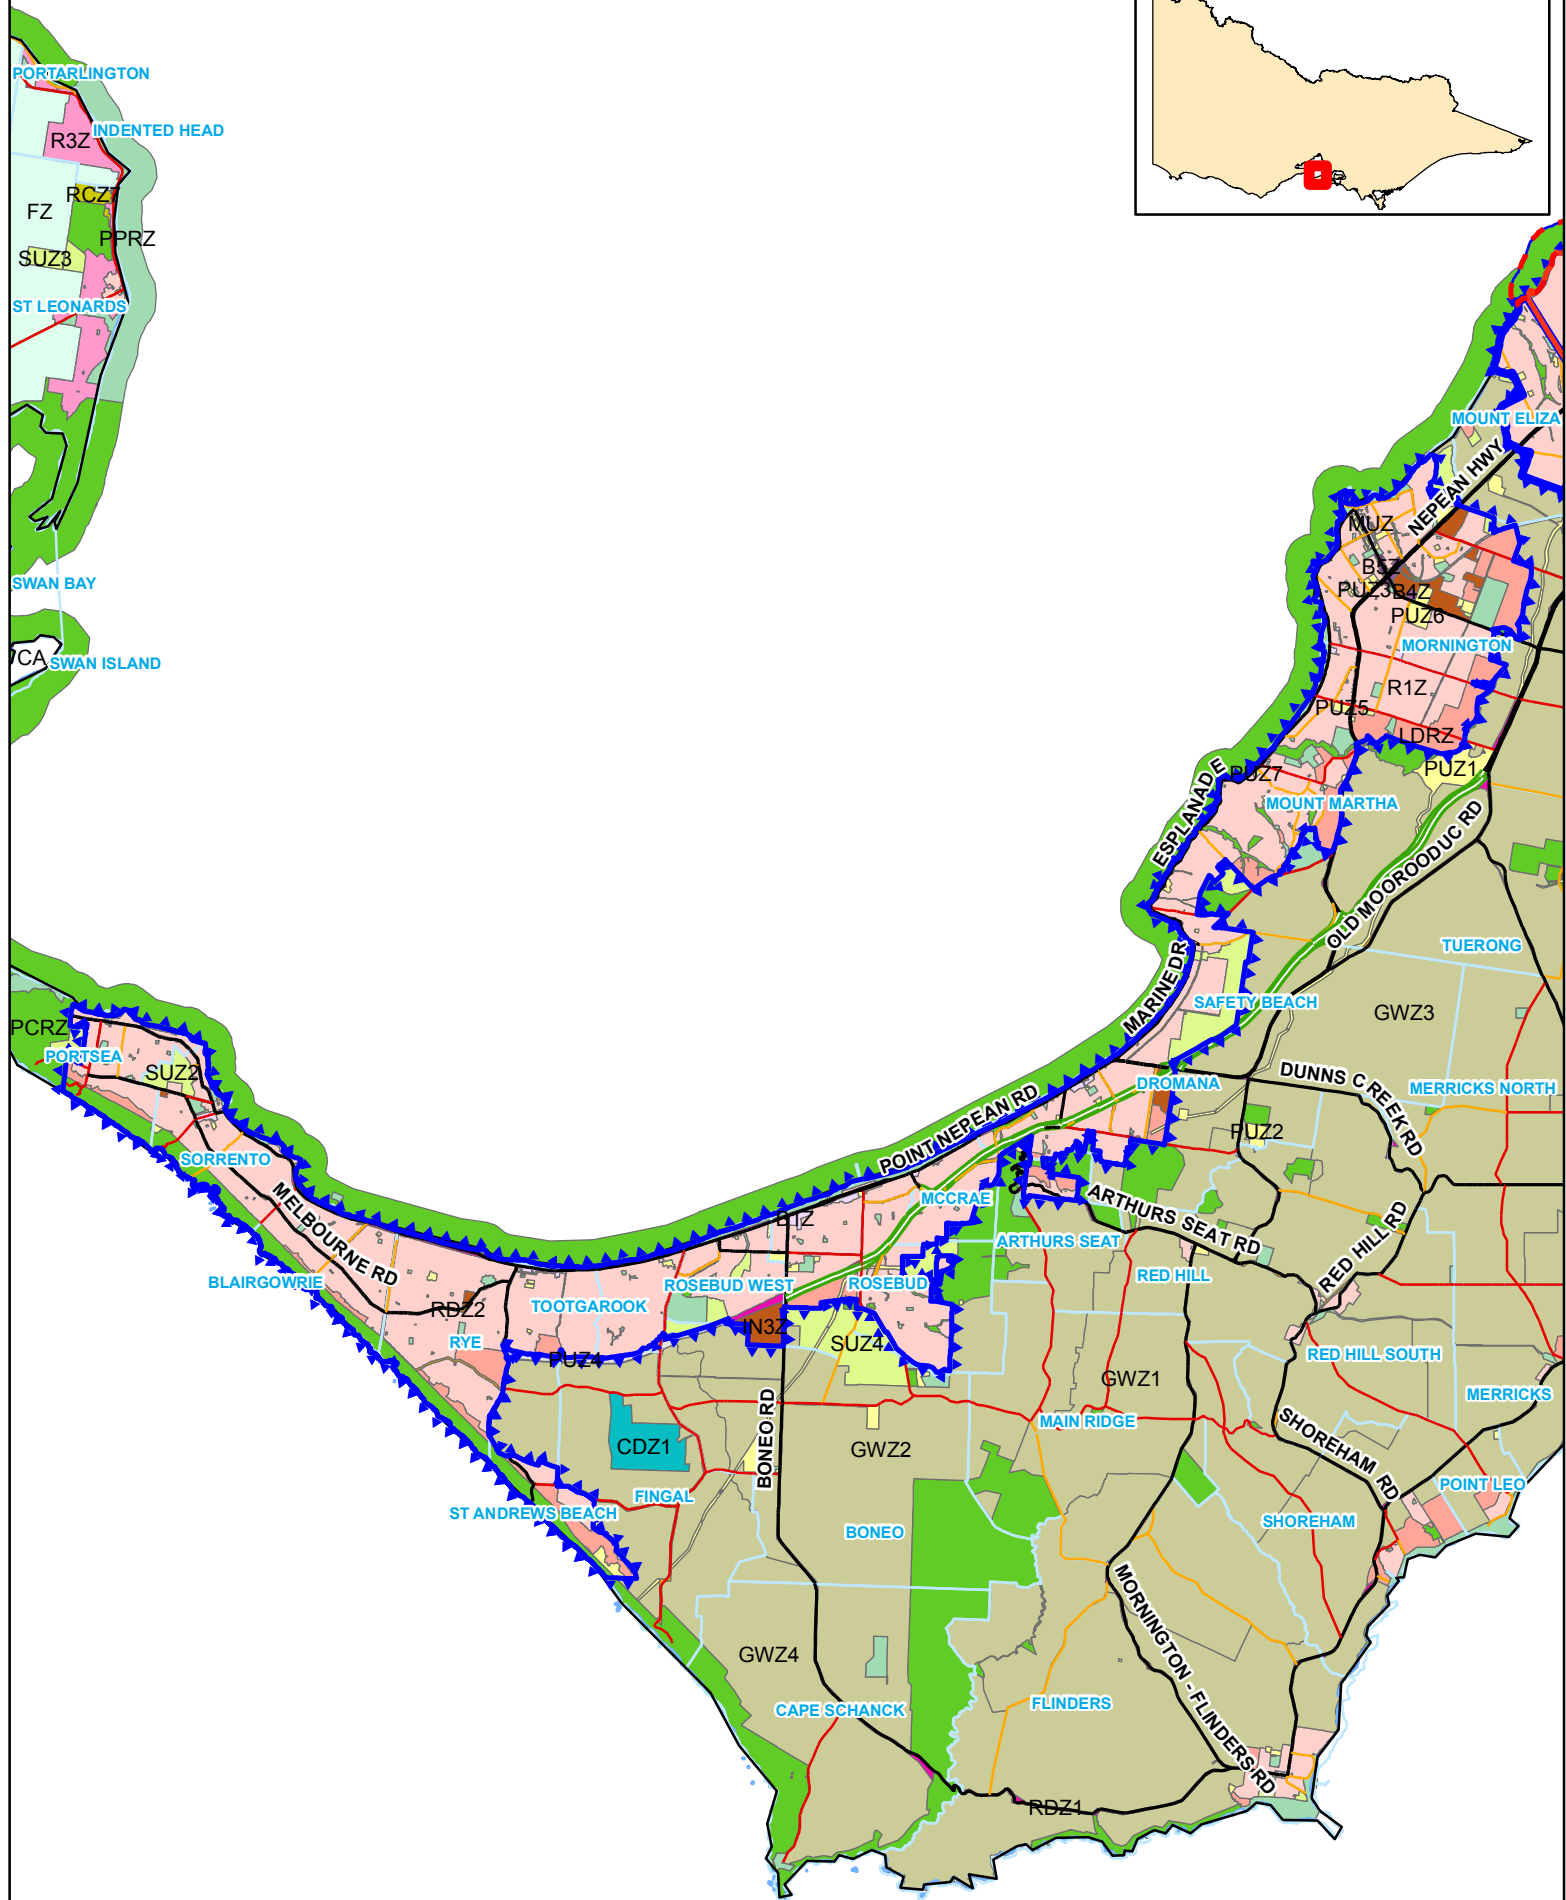

NIRV major urban area boundary - Mornington Peninsula

0 0.5 1 2 3 Kilometers

Legend

- Planning UGB/ Major Urban Area
- SEPP N1 Boundary

Roads

- Freeway
- Primary Roads
- Secondary Roads
- Collector Roads